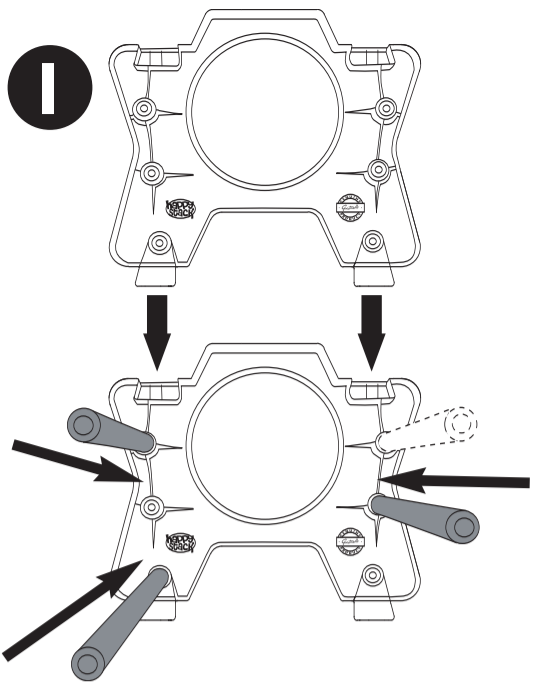

Adult assembly required. Retain information for future reference.

Adult assembly required. Retain information for future reference

HappyStack® CTM 7241854 01/10

Gratnells Ltd • 8 Howard Way • Harlow • Essex CM20 2SU • United Kingdom
T: 0500 829406 • T: 01279 401550 • F: 01279 419 127 • E: trays@gratnells.co.uk • W: www.gratnells.co.uk