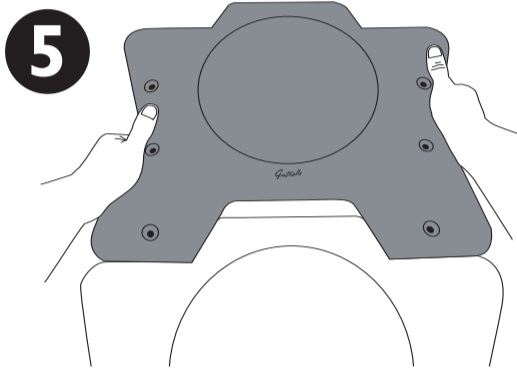

Adult assembly required. Retain information for future reference.

Adult assembly required. Retain information for future reference

HappyStack® CTM 7241854 01/10

Gratnells Ltd • 8 Howard Way • Harlow • Essex CM20 2SU • United Kingdom
T: 0500 829406 • T: 01279 401550 • F: 01279 419 127 • E: trays@gratnells.co.uk • W: www.gratnells.co.uk