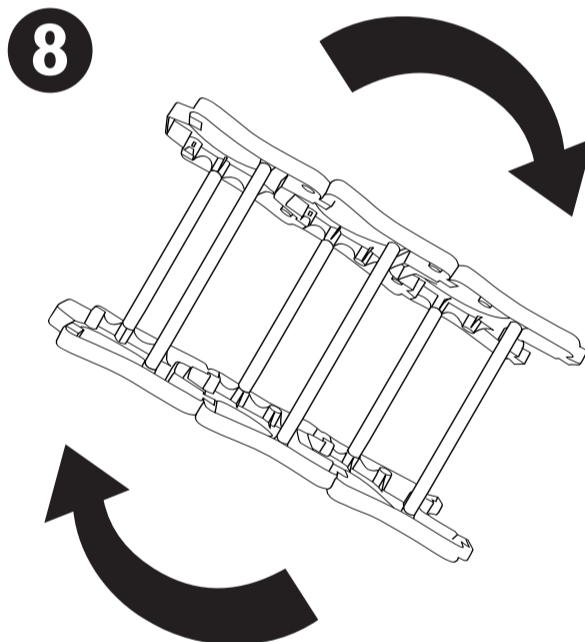

Adult assembly required. Retain information for future reference.

Adult assembly required. Retain information for future reference

HappyStack® CTM 7241854 01/10

Gratnells Ltd • 8 Howard Way • Harlow • Essex CM20 2SU • United Kingdom
T: 0500 829406 • T: 01279 401550 • F: 01279 419 127 • E: trays@gratnells.co.uk • W: www.gratnells.co.uk