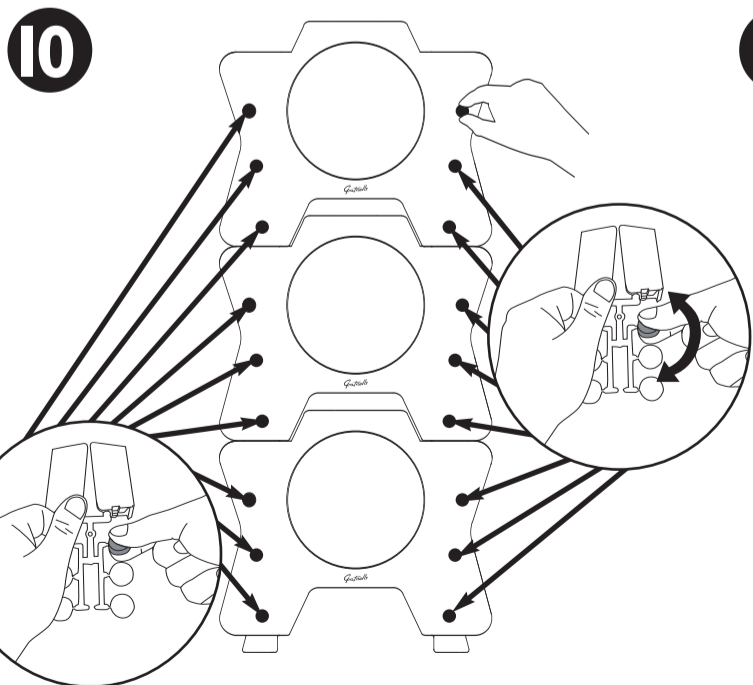

Adult assembly required. Retain information for future reference.

Adult assembly required. Retain information for future reference

HappyStack® CTM 7241854 01/10

Gratnells Ltd • 8 Howard Way • Harlow • Essex CM20 2SU • United Kingdom
T: 0500 829406 • T: 01279 401550 • F: 01279 419 127 • E: trays@gratnells.co.uk • W: www.gratnells.co.uk