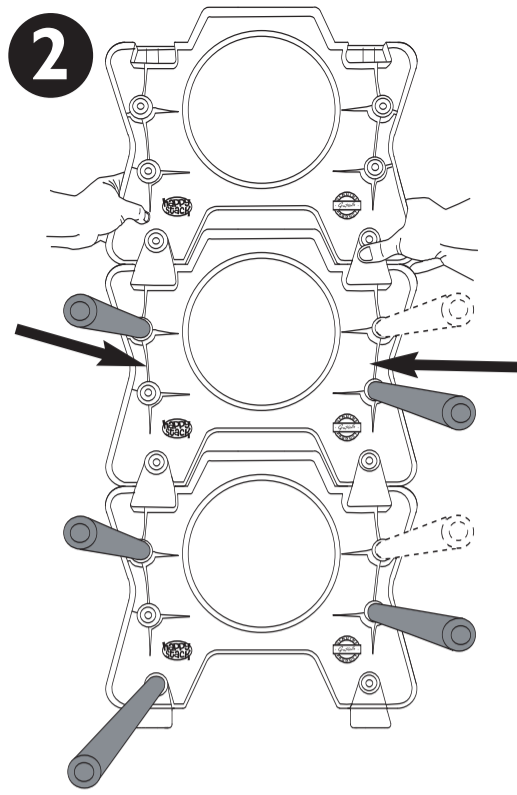

Adult assembly required. Retain information for future reference.

Adult assembly required. Retain information for future reference

HappyStack® CTM 7241854 01/10

Gratnells Ltd • 8 Howard Way • Harlow • Essex CM20 2SU • United Kingdom
T: 0500 829406 • T: 01279 401550 • F: 01279 419 127 • E: trays@gratnells.co.uk • W: www.gratnells.co.uk