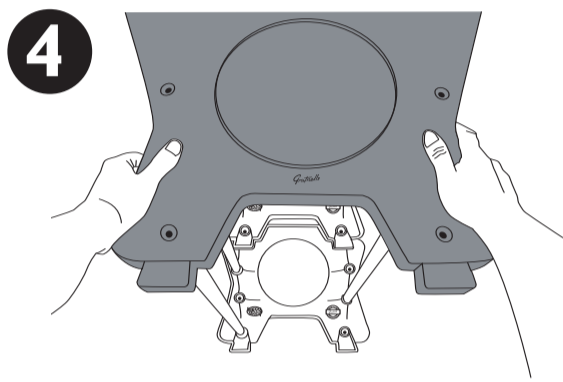

Adult assembly required. Retain information for future reference.

Adult assembly required. Retain information for future reference

HappyStack® CTM 7241854 01/10

Gratnells Ltd • 8 Howard Way • Harlow • Essex CM20 2SU • United Kingdom
T: 0500 829406 • T: 01279 401550 • F: 01279 419 127 • E: trays@gratnells.co.uk • W: www.gratnells.co.uk