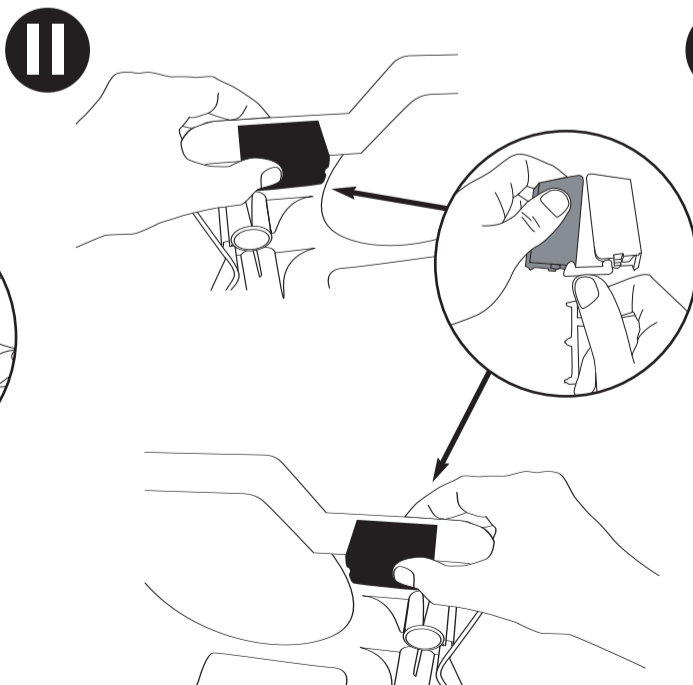

Adult assembly required. Retain information for future reference.

Adult assembly required. Retain information for future reference

HappyStack® CTM 7241854 01/10

Gratnells Ltd • 8 Howard Way • Harlow • Essex CM20 2SU • United Kingdom
T: 0500 829406 • T: 01279 401550 • F: 01279 419 127 • E: trays@gratnells.co.uk • W: www.gratnells.co.uk