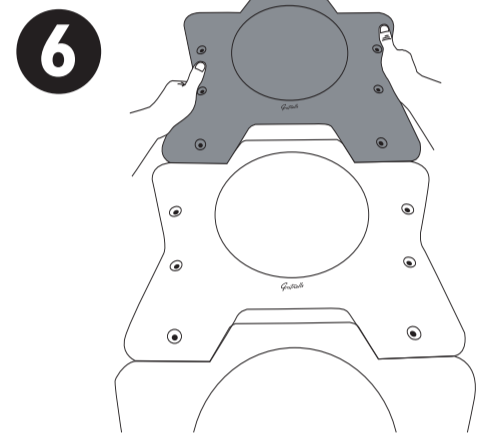

Adult assembly required. Retain information for future reference.

Adult assembly required. Retain information for future reference

HappyStack® CTM 7241854 01/10

Gratnells Ltd • 8 Howard Way • Harlow • Essex CM20 2SU • United Kingdom
T: 0500 829406 • T: 01279 401550 • F: 01279 419 127 • E: trays@gratnells.co.uk • W: www.gratnells.co.uk