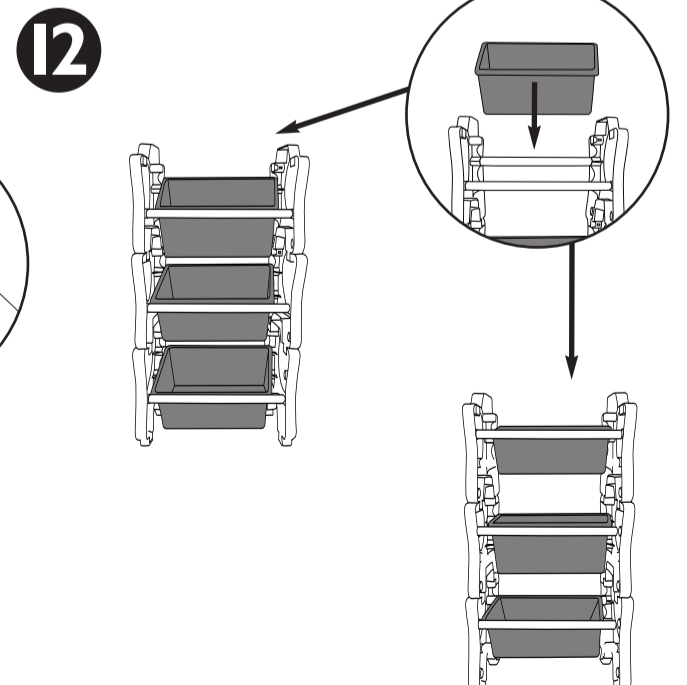

Adult assembly required. Retain information for future reference.

Adult assembly required. Retain information for future reference

HappyStack® CTM 7241854 01/10

Gratnells Ltd • 8 Howard Way • Harlow • Essex CM20 2SU • United Kingdom
T: 0500 829406 • T: 01279 401550 • F: 01279 419 127 • E: trays@gratnells.co.uk • W: www.gratnells.co.uk