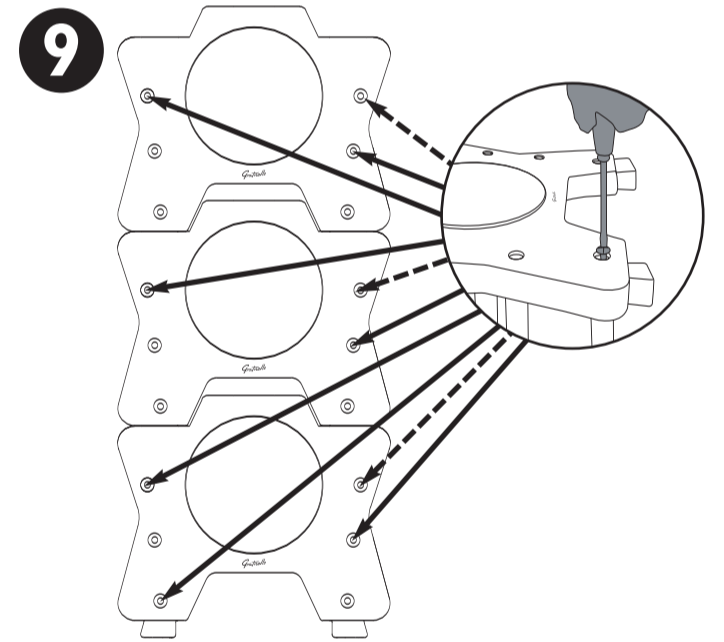

Adult assembly required. Retain information for future reference.

Adult assembly required. Retain information for future reference

HappyStack® CTM 7241854 01/10

Gratnells Ltd • 8 Howard Way • Harlow • Essex CM20 2SU • United Kingdom
T: 0500 829406 • T: 01279 401550 • F: 01279 419 127 • E: trays@gratnells.co.uk • W: www.gratnells.co.uk