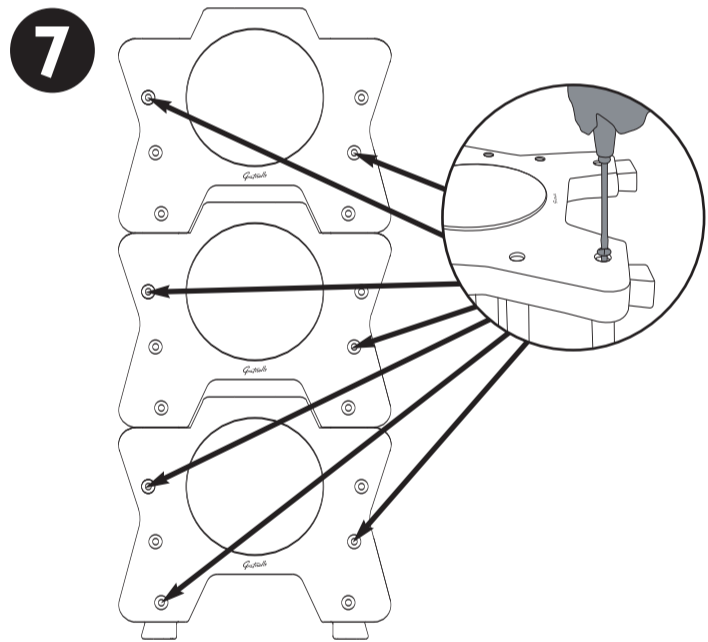

Adult assembly required. Retain information for future reference.

Adult assembly required. Retain information for future reference

HappyStack® CTM 7241854 01/10

Gratnells Ltd • 8 Howard Way • Harlow • Essex CM20 2SU • United Kingdom
T: 0500 829406 • T: 01279 401550 • F: 01279 419 127 • E: trays@gratnells.co.uk • W: www.gratnells.co.uk