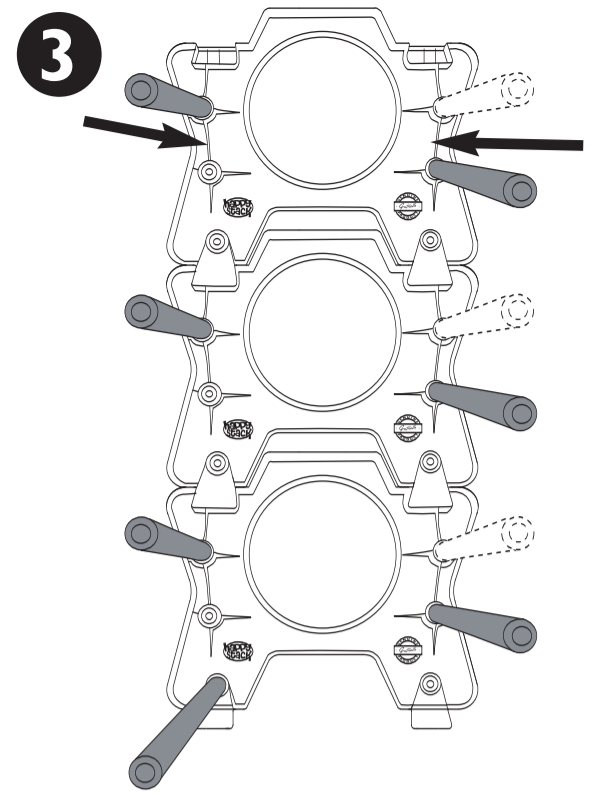

Adult assembly required. Retain information for future reference.

Adult assembly required. Retain information for future reference

HappyStack® CTM 7241854 01/10

Gratnells Ltd • 8 Howard Way • Harlow • Essex CM20 2SU • United Kingdom
T: 0500 829406 • T: 01279 401550 • F: 01279 419 127 • E: trays@gratnells.co.uk • W: www.gratnells.co.uk