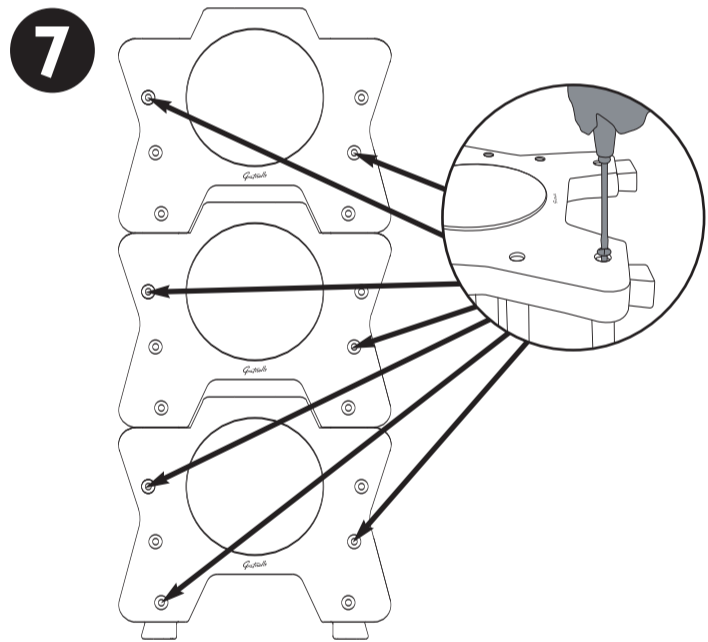

Adult assembly required.  
Retain information for future reference.

Adult assembly required. Retain information for future reference.

HappyStack CTM 7241854

01/2010

Gratnells Ltd • 8 Howard Way • Harlow • Essex CM20 2SU • United Kingdom  
T: 0500 829406 • T: 01279 401550 • F: 01279 419 127 • E: trays@gratnells.co.uk • W: www.gratnells.co.uk