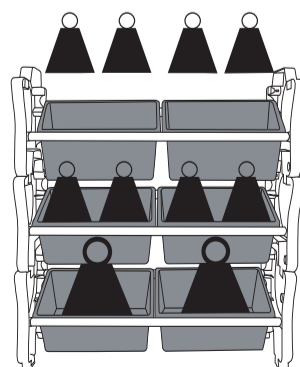

Adult assembly required.  
Retain information for future reference.

Adult assembly required. Retain information for future reference.

HappyStack CTM 7241854

01/2010

Gratnells Ltd • 8 Howard Way • Harlow • Essex CM20 2SU • United Kingdom  
T: 0500 829406 • T: 01279 401550 • F: 01279 419 127 • E: trays@gratnells.co.uk • W: www.gratnells.co.uk