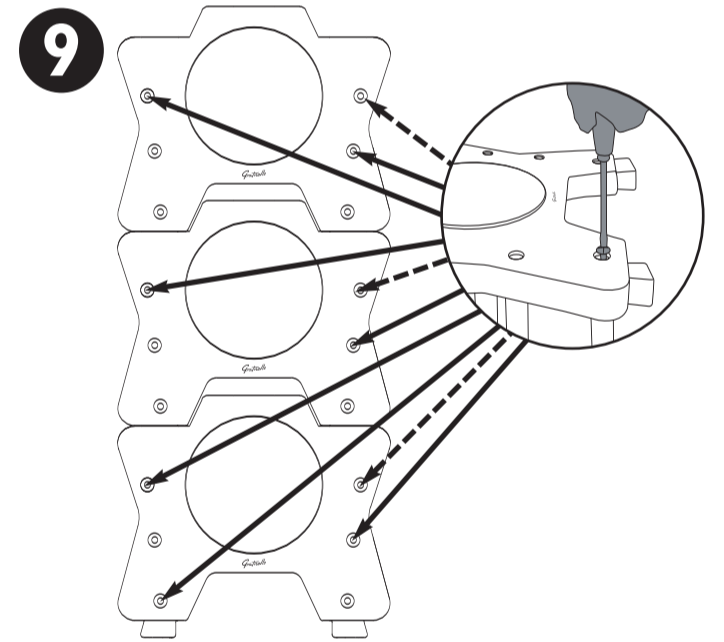

Adult assembly required.  
Retain information for future reference.

Adult assembly required. Retain information for future reference.

HappyStack CTM 7241854

01/2010

Gratnells Ltd • 8 Howard Way • Harlow • Essex CM20 2SU • United Kingdom  
T: 0500 829406 • T: 01279 401550 • F: 01279 419 127 • E: trays@gratnells.co.uk • W: www.gratnells.co.uk