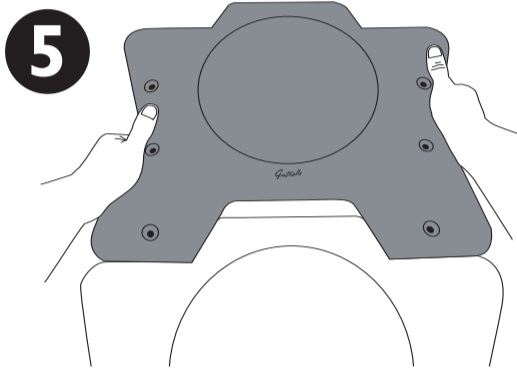

Adult assembly required.  
Retain information for future reference.

Adult assembly required. Retain information for future reference.

HappyStack CTM 7241854

01/2010

Gratnells Ltd • 8 Howard Way • Harlow • Essex CM20 2SU • United Kingdom  
T: 0500 829406 • T: 01279 401550 • F: 01279 419 127 • E: trays@gratnells.co.uk • W: www.gratnells.co.uk