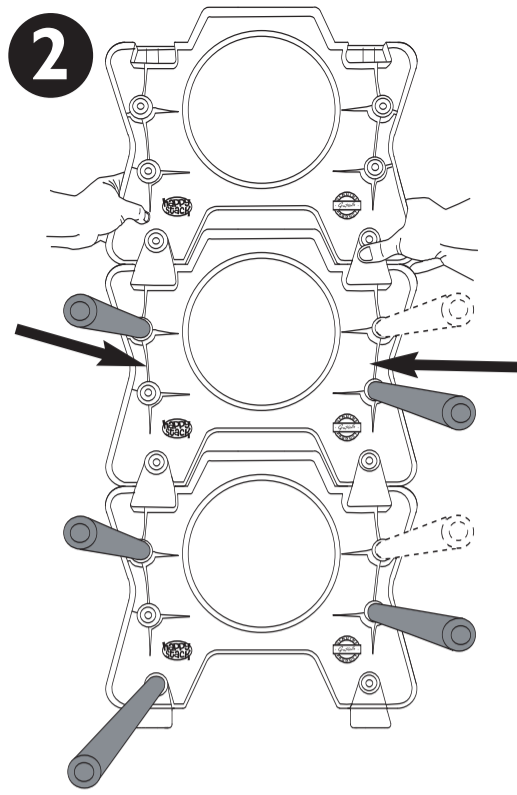

Adult assembly required.  
Retain information for future reference.

Adult assembly required. Retain information for future reference.

HappyStack CTM 7241854

01/2010

Gratnells Ltd • 8 Howard Way • Harlow • Essex CM20 2SU • United Kingdom  
T: 0500 829406 • T: 01279 401550 • F: 01279 419 127 • E: trays@gratnells.co.uk • W: www.gratnells.co.uk