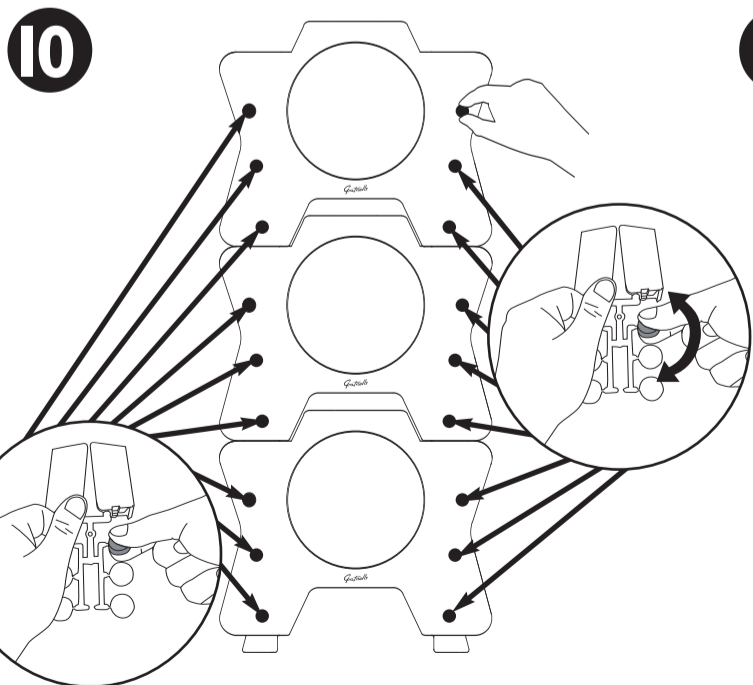

Adult assembly required.  
Retain information for future reference.

Adult assembly required. Retain information for future reference.

HappyStack CTM 7241854

01/2010

Gratnells Ltd • 8 Howard Way • Harlow • Essex CM20 2SU • United Kingdom  
T: 0500 829406 • T: 01279 401550 • F: 01279 419 127 • E: trays@gratnells.co.uk • W: www.gratnells.co.uk