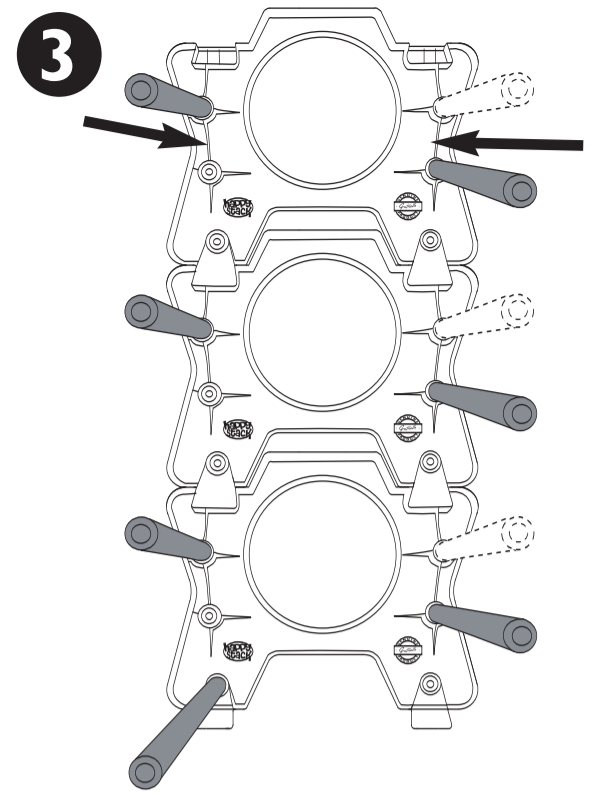

Adult assembly required.  
Retain information for future reference.

Adult assembly required. Retain information for future reference.

HappyStack CTM 7241854

01/2010

Gratnells Ltd • 8 Howard Way • Harlow • Essex CM20 2SU • United Kingdom  
T: 0500 829406 • T: 01279 401550 • F: 01279 419 127 • E: trays@gratnells.co.uk • W: www.gratnells.co.uk