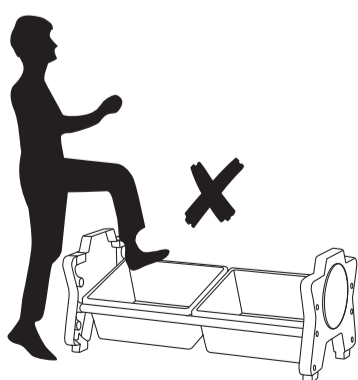

Adult assembly required.  
Retain information for future reference.

Adult assembly required. Retain information for future reference.

HappyStack CTM 7241854

01/2010

Gratnells Ltd • 8 Howard Way • Harlow • Essex CM20 2SU • United Kingdom  
T: 0500 829406 • T: 01279 401550 • F: 01279 419 127 • E: trays@gratnells.co.uk • W: www.gratnells.co.uk