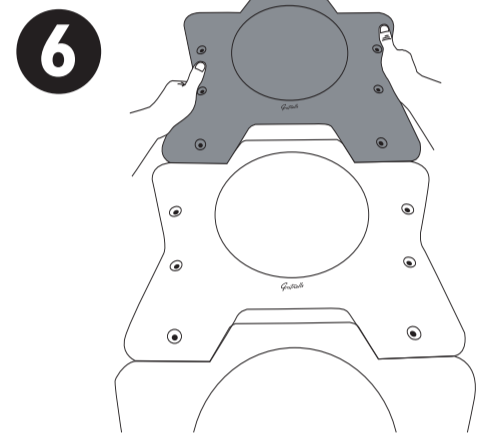

Adult assembly required.  
Retain information for future reference.

Adult assembly required. Retain information for future reference.

HappyStack CTM 7241854

01/2010

Gratnells Ltd • 8 Howard Way • Harlow • Essex CM20 2SU • United Kingdom  
T: 0500 829406 • T: 01279 401550 • F: 01279 419 127 • E: trays@gratnells.co.uk • W: www.gratnells.co.uk