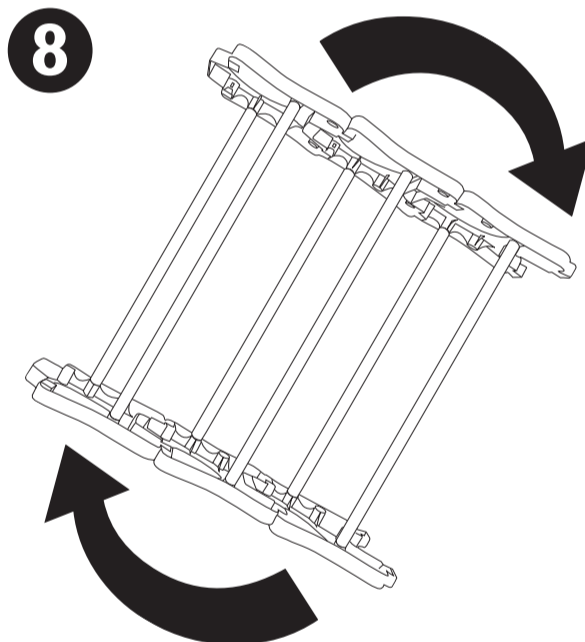

Adult assembly required.  
Retain information for future reference.

Adult assembly required. Retain information for future reference.

HappyStack CTM 7241854

01/2010

Gratnells Ltd • 8 Howard Way • Harlow • Essex CM20 2SU • United Kingdom  
T: 0500 829406 • T: 01279 401550 • F: 01279 419 127 • E: trays@gratnells.co.uk • W: www.gratnells.co.uk