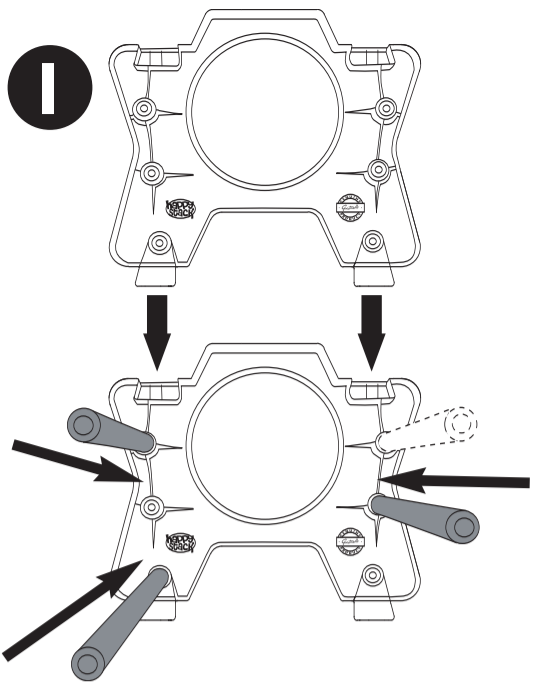

Adult assembly required.  
Retain information for future reference.

Adult assembly required. Retain information for future reference.

HappyStack CTM 7241854

01/2010

Gratnells Ltd • 8 Howard Way • Harlow • Essex CM20 2SU • United Kingdom  
T: 0500 829406 • T: 01279 401550 • F: 01279 419 127 • E: trays@gratnells.co.uk • W: www.gratnells.co.uk