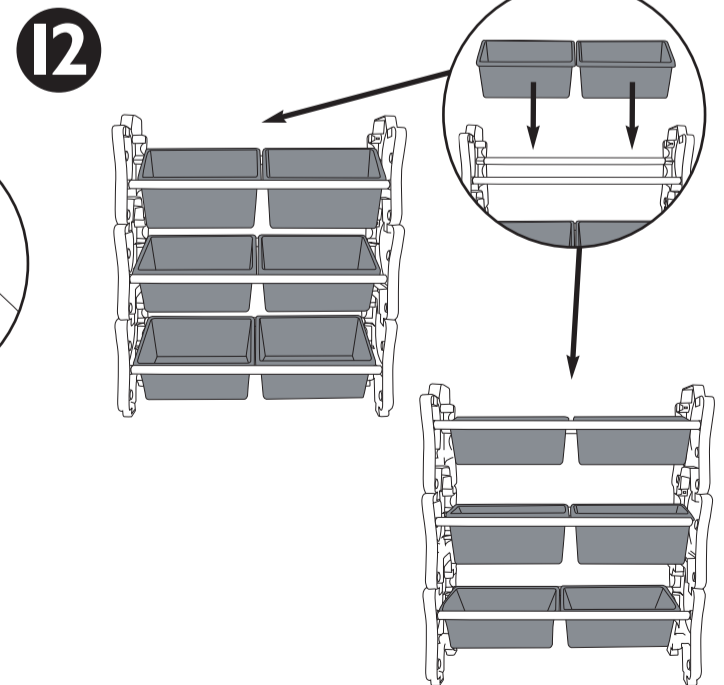

Adult assembly required.  
Retain information for future reference.

Adult assembly required. Retain information for future reference.

HappyStack CTM 7241854

01/2010

Gratnells Ltd • 8 Howard Way • Harlow • Essex CM20 2SU • United Kingdom  
T: 0500 829406 • T: 01279 401550 • F: 01279 419 127 • E: trays@gratnells.co.uk • W: www.gratnells.co.uk