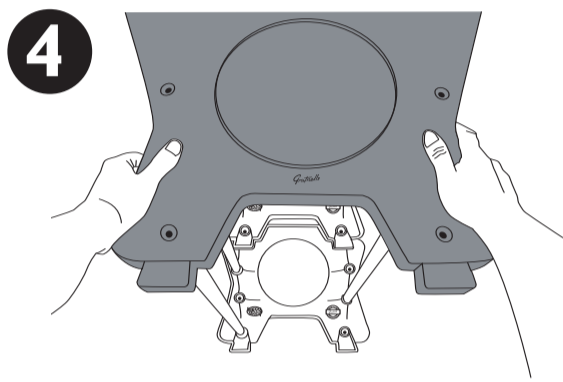

Adult assembly required.  
Retain information for future reference.

Adult assembly required. Retain information for future reference.

HappyStack CTM 7241854

01/2010

Gratnells Ltd • 8 Howard Way • Harlow • Essex CM20 2SU • United Kingdom  
T: 0500 829406 • T: 01279 401550 • F: 01279 419 127 • E: trays@gratnells.co.uk • W: www.gratnells.co.uk