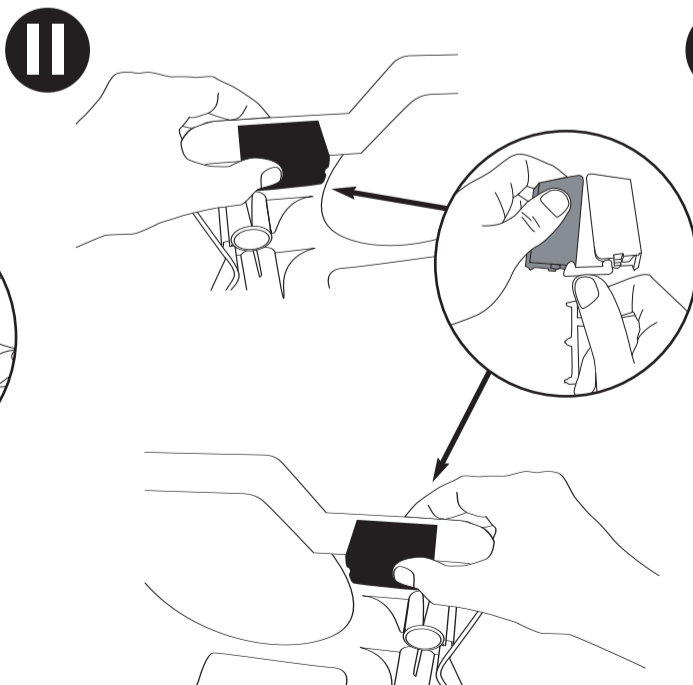

Adult assembly required.  
Retain information for future reference.

Adult assembly required. Retain information for future reference.

HappyStack CTM 7241854

01/2010

Gratnells Ltd • 8 Howard Way • Harlow • Essex CM20 2SU • United Kingdom  
T: 0500 829406 • T: 01279 401550 • F: 01279 419 127 • E: trays@gratnells.co.uk • W: www.gratnells.co.uk