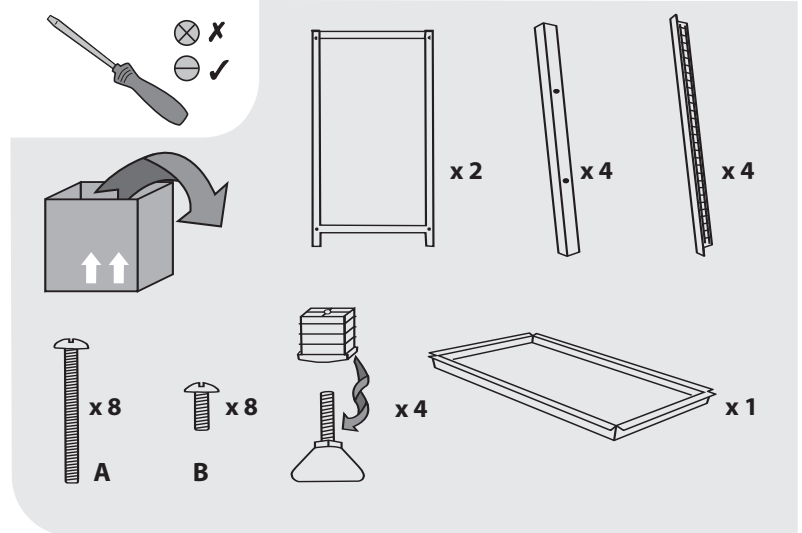

Assembly Instructions

825mm / 725 H mm

Reference: 3325

4

5

6

?

+ 44 (0)1279 401550