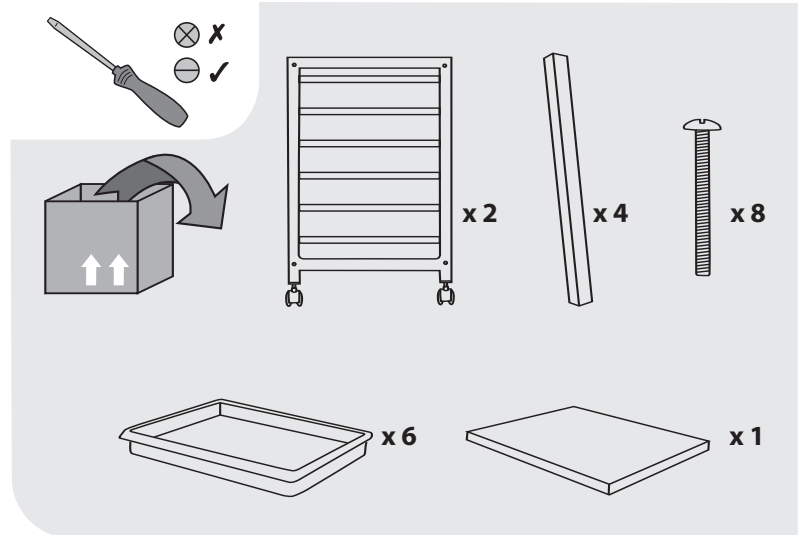

# Assembly Instructions

Reference: 801

3

4

?

+ 44 (0)1279 401550

trays@gratnells.co.uk