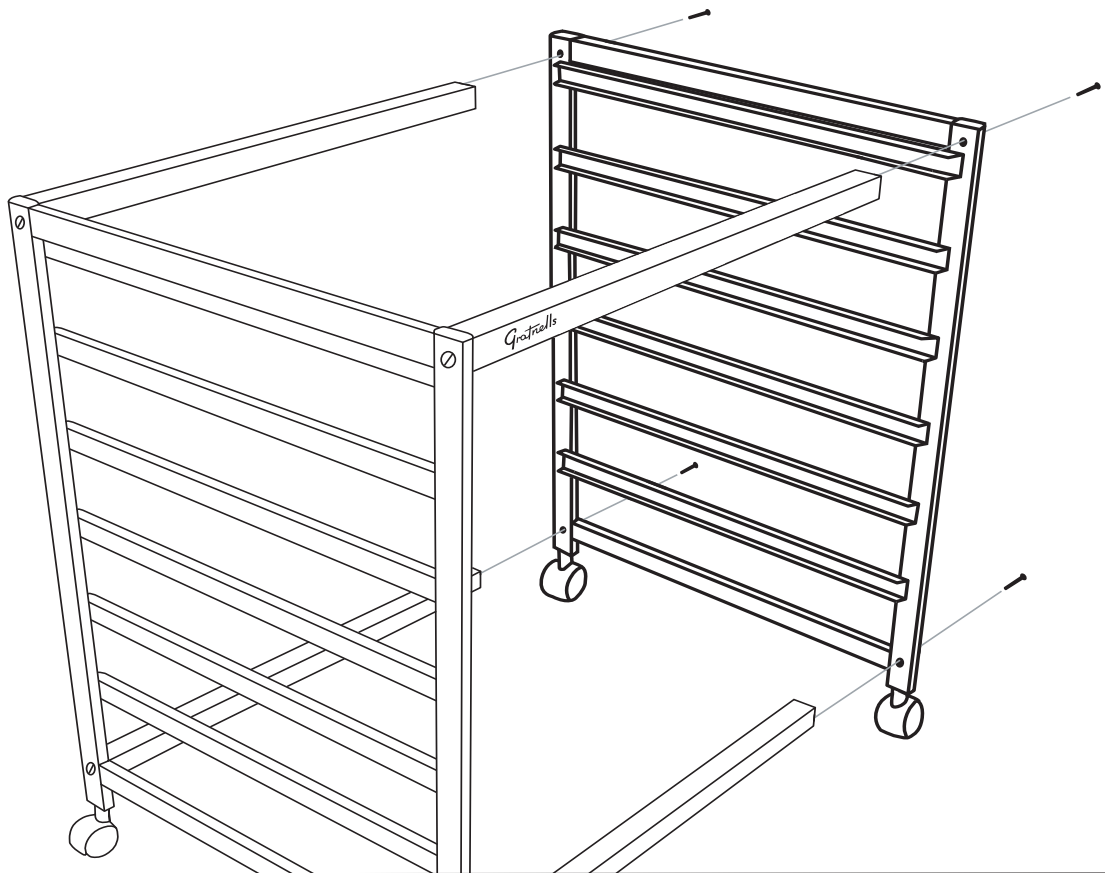

# Assembly Instructions

Reference: 801

3

4

?

+ 44 (0)1279 401550

trays@gratnells.co.uk