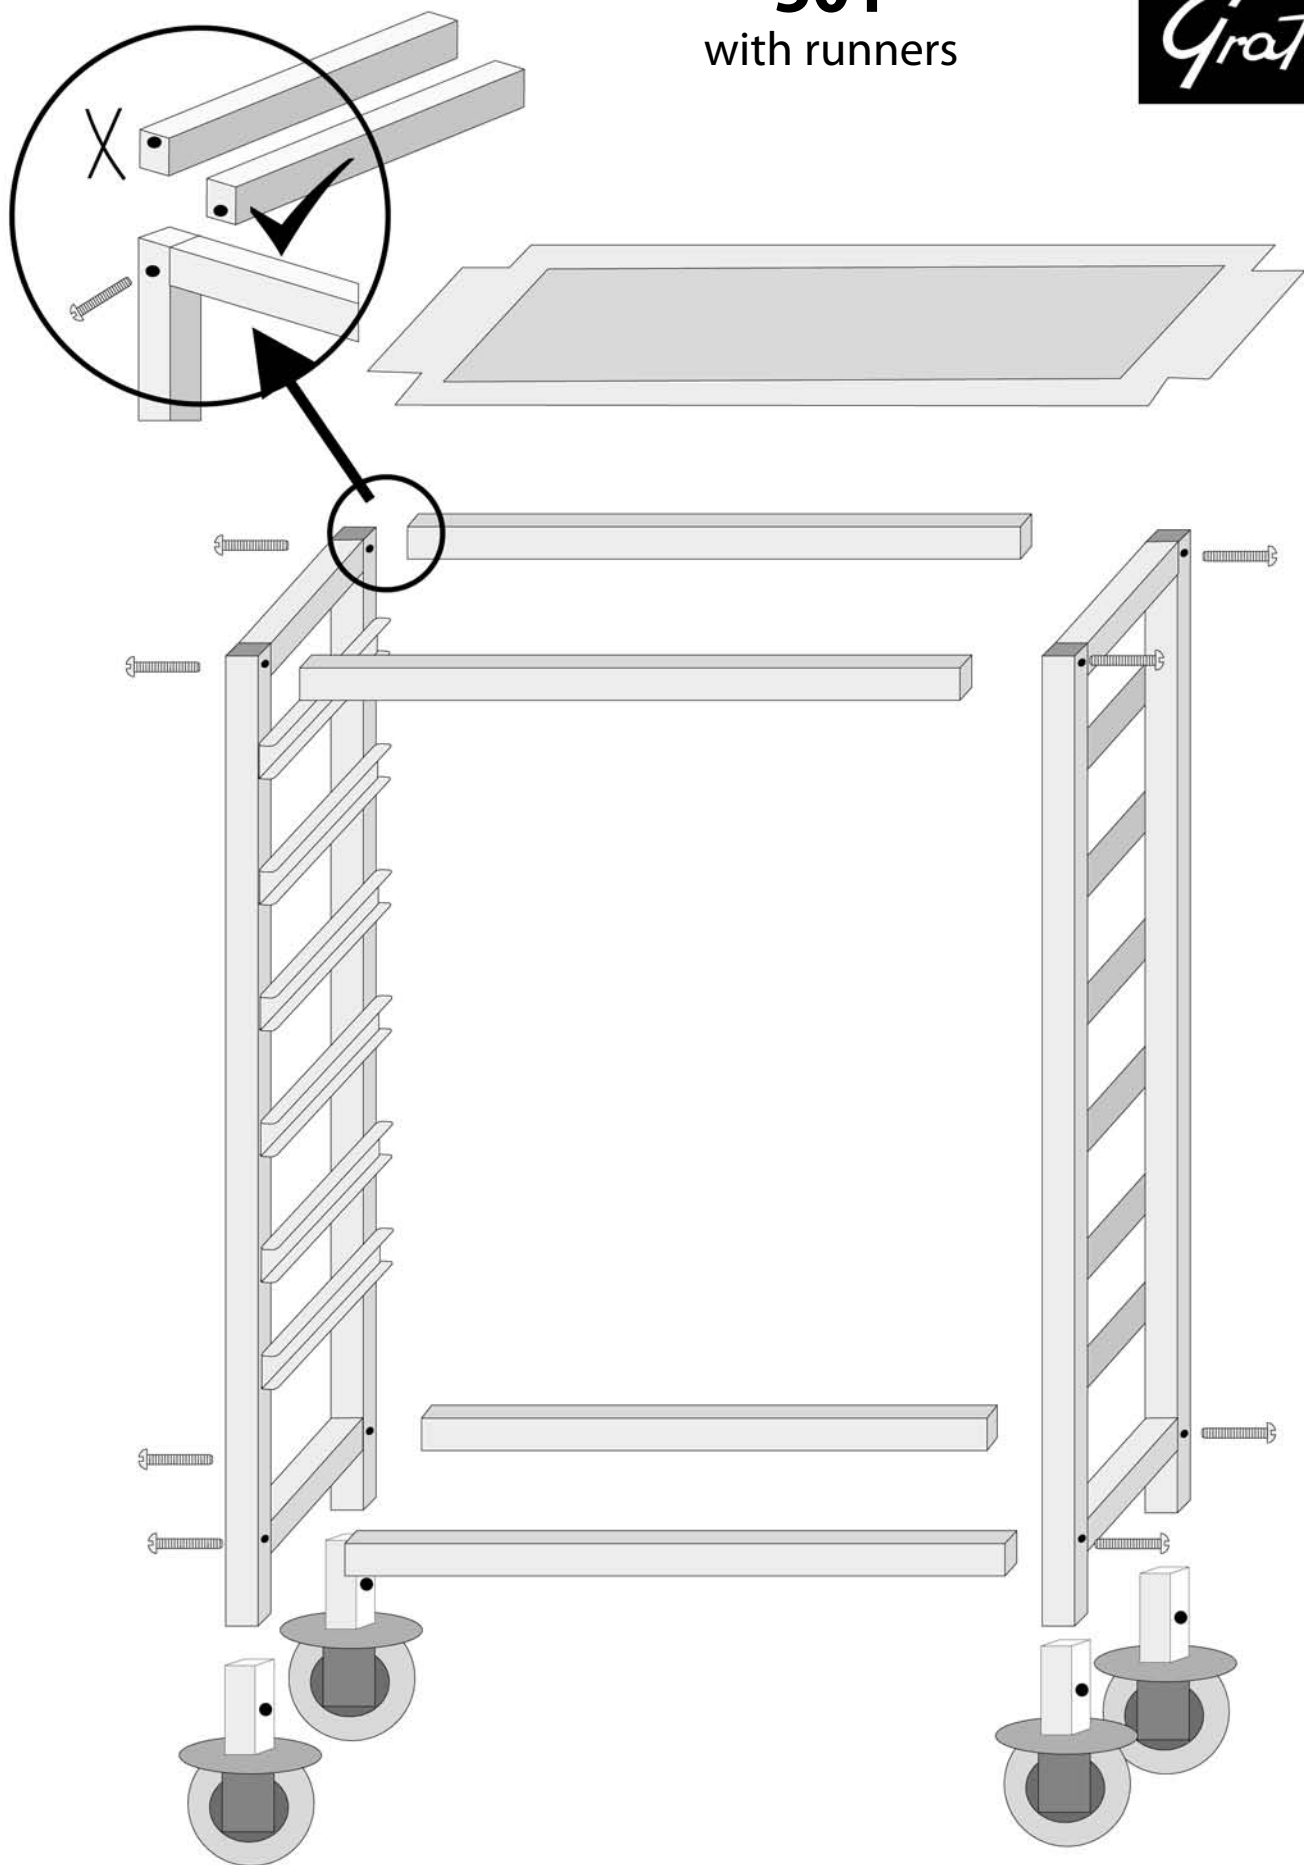

# 501 with runners

**GRATNELLS LTD** 8 Howard Way, Harlow, Essex. CM20 2SU  
Tel: 01279 401550 Email: trays@gratnells.co.uk  
www.gratnells.co.uk