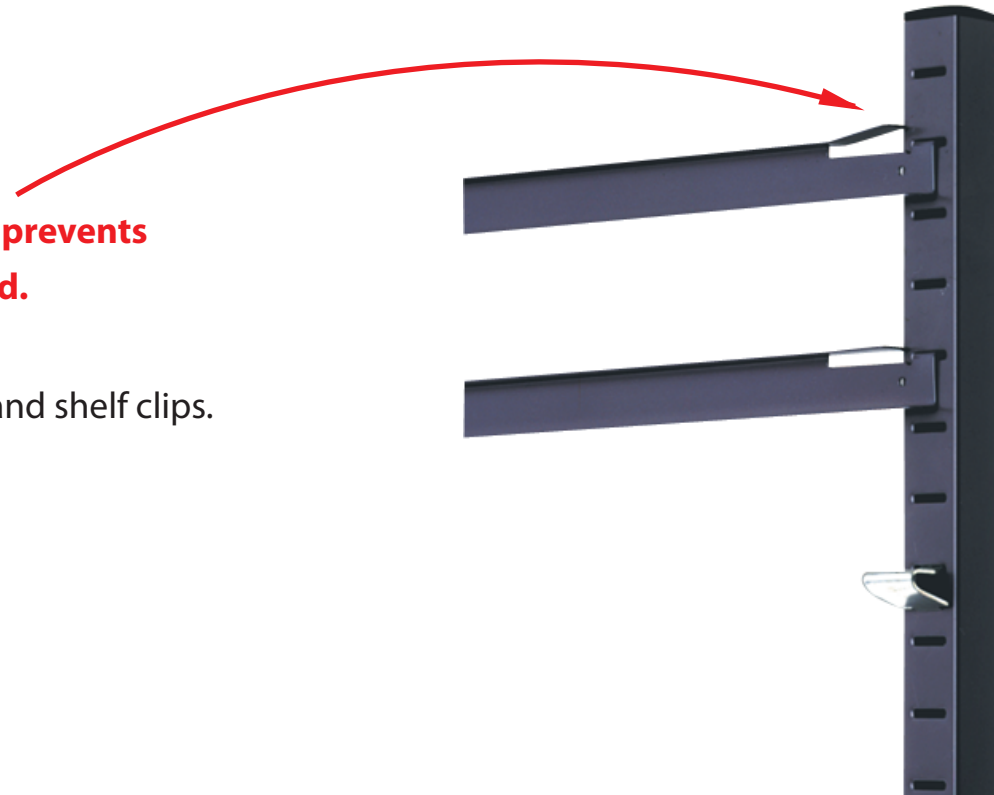

Standard G3 Metal Runner

For F series Trays, Frames and Trolleys.

The patented lug, when bent upwards, prevents the runner being accidentally dislodged.

Patented slots for adjustable tray runner and shelf clips.

Please remember to order one pair per extra tray ordered.
Supplied in pairs.