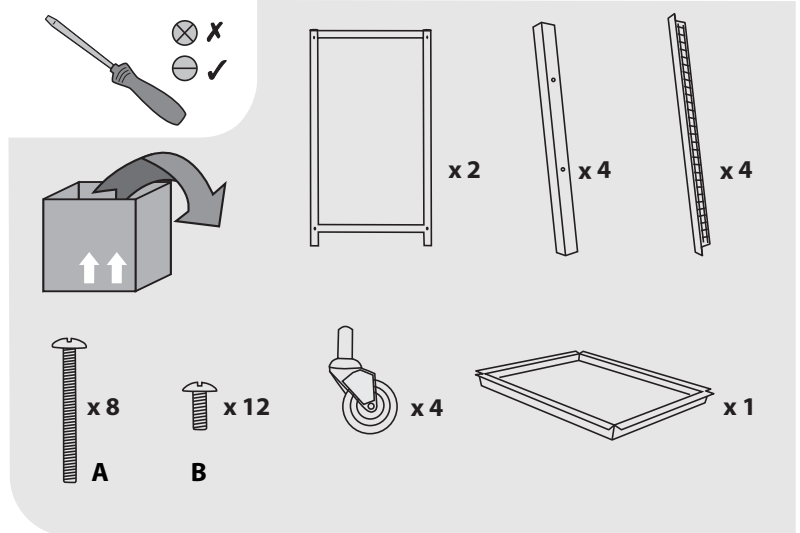

Assembly Instructions

Reference: 3025

4

5

6

?

+ 44 (0)1279 401550

trays@gratnells.co.uk