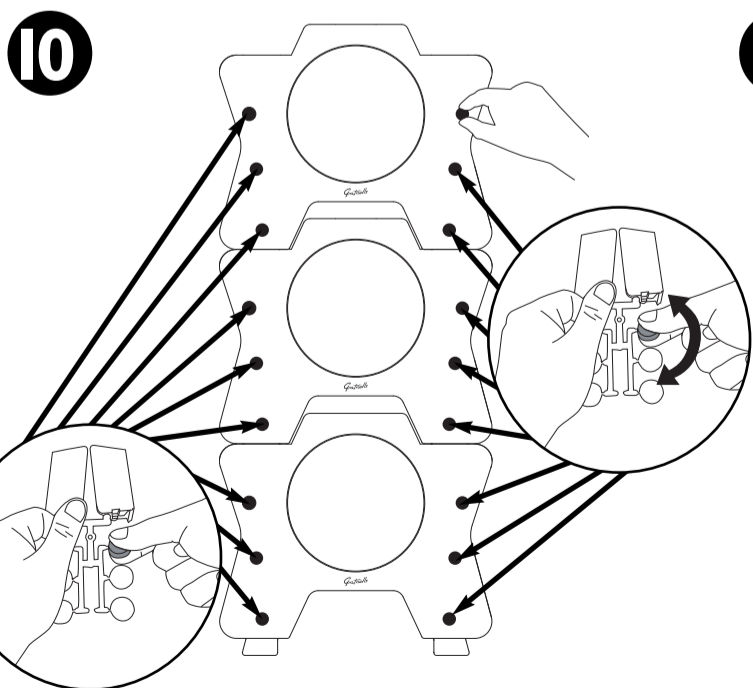

Adult assembly required.  
Retain information for future reference.

max

Adult assembly required. Retain information for future reference.

HappyStack CTM 7241854

08/2012

Gratnells Ltd • 8 Howard Way • Harlow • Essex CM20 2SU • United Kingdom  
T: 0500 829406 • T: 01279 401550 • F: 01279 419 127 • E: trays@gratnells.co.uk • W: www.gratnells.com