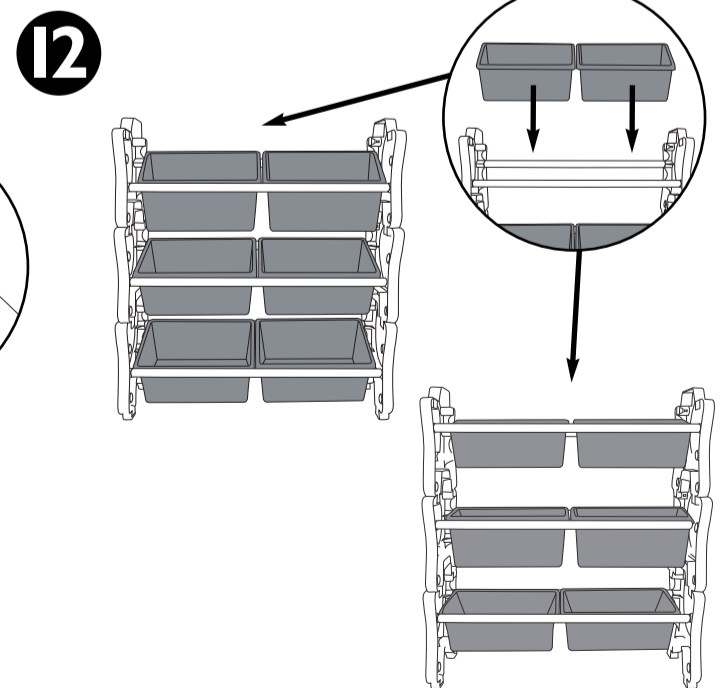

x 4

x 2

x 4

x 2

x 2

x 6

x 6

x 6

Adult assembly required.  
Retain information for future reference.

max

Adult assembly required. Retain information for future reference.

HappyStack CTM 7241854

08/2012

Gratnells Ltd • 8 Howard Way • Harlow • Essex CM20 2SU • United Kingdom  
T: 0500 829406 • T: 01279 401550 • F: 01279 419 127 • E: trays@gratnells.co.uk • W: www.gratnells.com