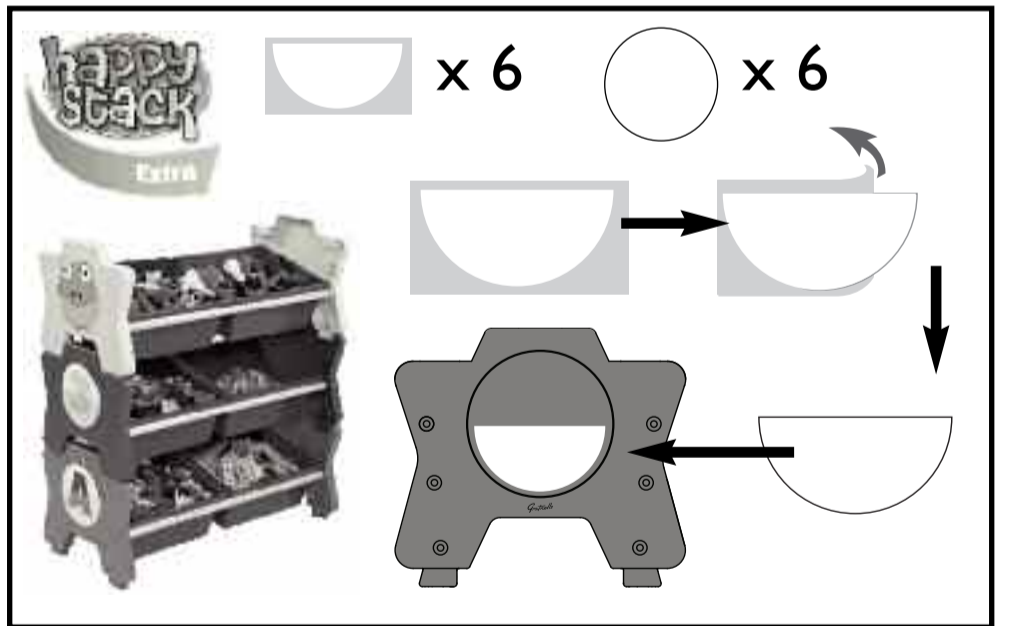

x 6

x 6

Adult assembly required.
Retain information for future reference.