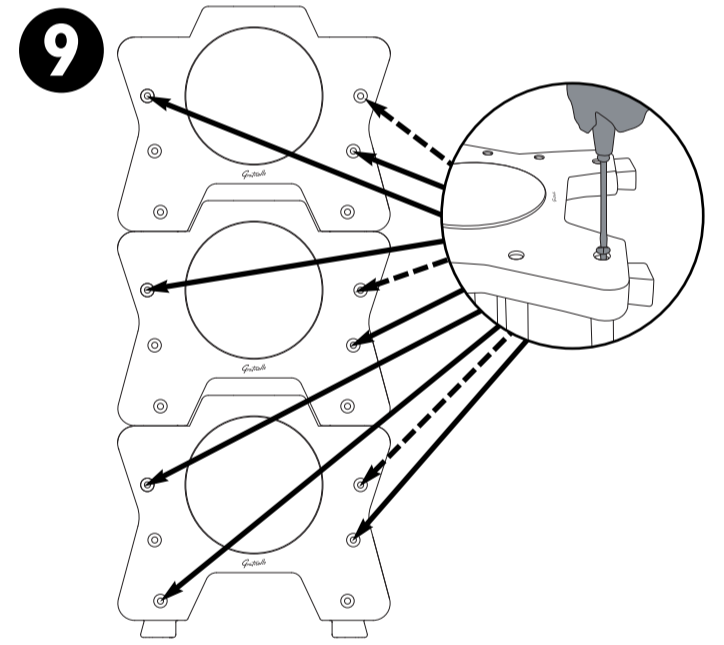

Adult assembly required.  
Retain information for future reference.

max

Adult assembly required. Retain information for future reference.

HappyStack CTM 7241854

08/2012

Gratnells Ltd • 8 Howard Way • Harlow • Essex CM20 2SU • United Kingdom  
T: 0500 829406 • T: 01279 401550 • F: 01279 419 127 • E: trays@gratnells.co.uk • W: www.gratnells.com