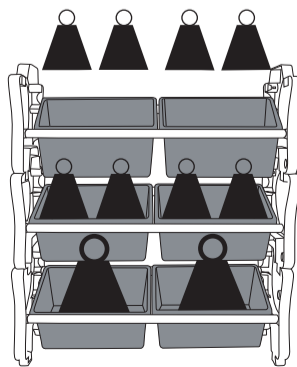

x 4

x 2

x 4

x 2

x 2

x 6

x 6

x 6

Adult assembly required.  
Retain information for future reference.

max

Adult assembly required. Retain information for future reference.

HappyStack CTM 7241854

08/2012

Gratnells Ltd • 8 Howard Way • Harlow • Essex CM20 2SU • United Kingdom  
T: 0500 829406 • T: 01279 401550 • F: 01279 419 127 • E: trays@gratnells.co.uk • W: www.gratnells.com