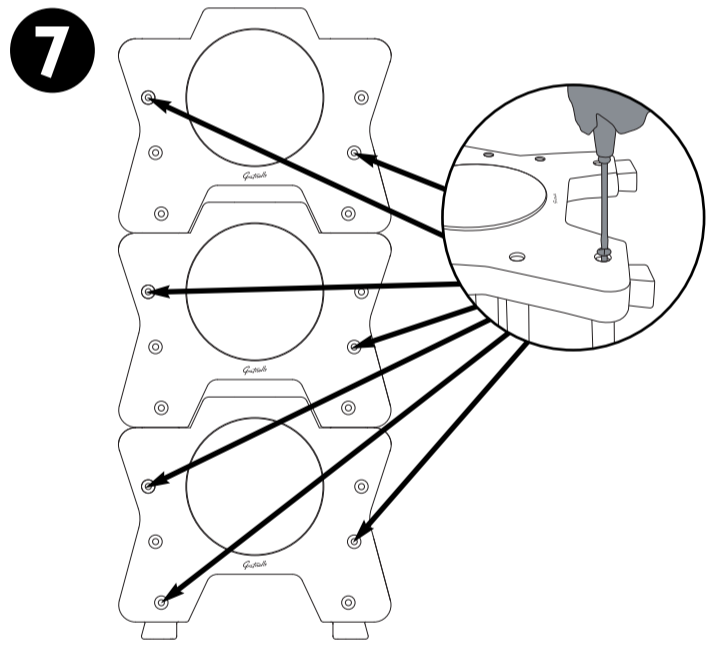

Adult assembly required.  
Retain information for future reference.

max

Adult assembly required. Retain information for future reference.

HappyStack CTM 7241854

08/2012

Gratnells Ltd • 8 Howard Way • Harlow • Essex CM20 2SU • United Kingdom  
T: 0500 829406 • T: 01279 401550 • F: 01279 419 127 • E: trays@gratnells.co.uk • W: www.gratnells.com