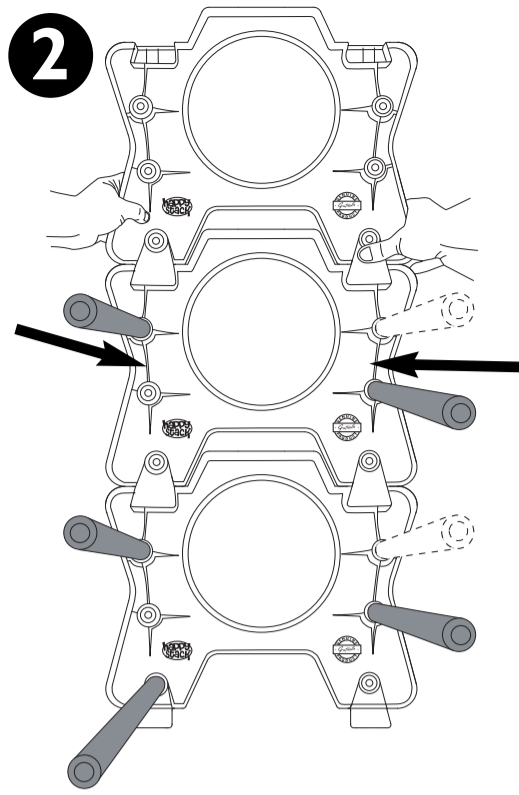

x 4

x 2

x 4

x 2

x 2

x 6

x 6

x 6

Adult assembly required.  
Retain information for future reference.

max

Adult assembly required. Retain information for future reference.

HappyStack CTM 7241854

08/2012

Gratnells Ltd • 8 Howard Way • Harlow • Essex CM20 2SU • United Kingdom  
T: 0500 829406 • T: 01279 401550 • F: 01279 419 127 • E: trays@gratnells.co.uk • W: www.gratnells.com