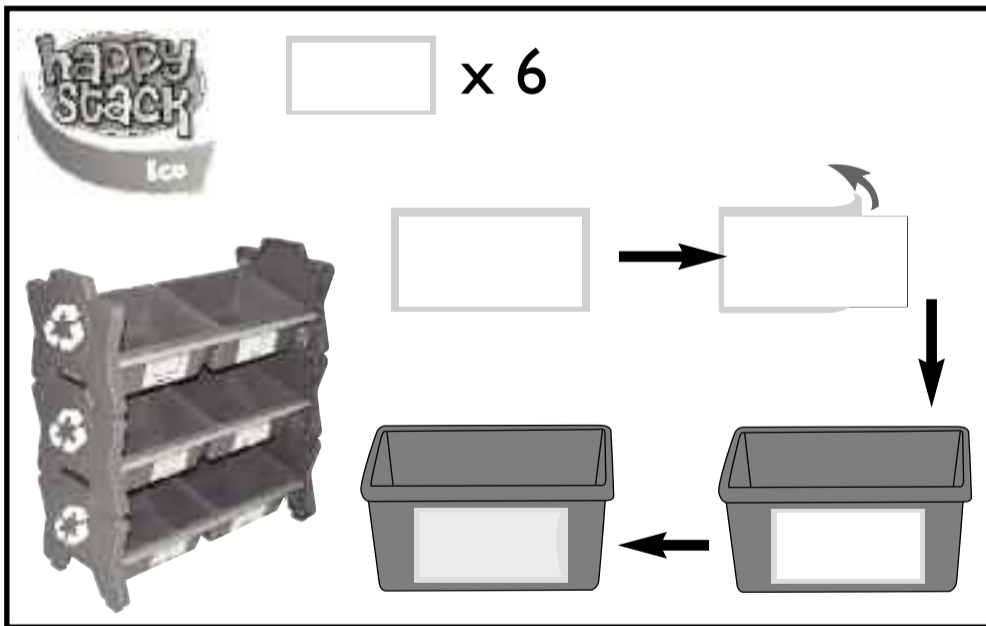

x 4

x 2

x 4

x 2

x 2

x 6

x 6

x 6

Adult assembly required.  
Retain information for future reference.

max

Adult assembly required. Retain information for future reference.

HappyStack CTM 7241854

08/2012

Gratnells Ltd • 8 Howard Way • Harlow • Essex CM20 2SU • United Kingdom  
T: 0500 829406 • T: 01279 401550 • F: 01279 419 127 • E: trays@gratnells.co.uk • W: www.gratnells.com