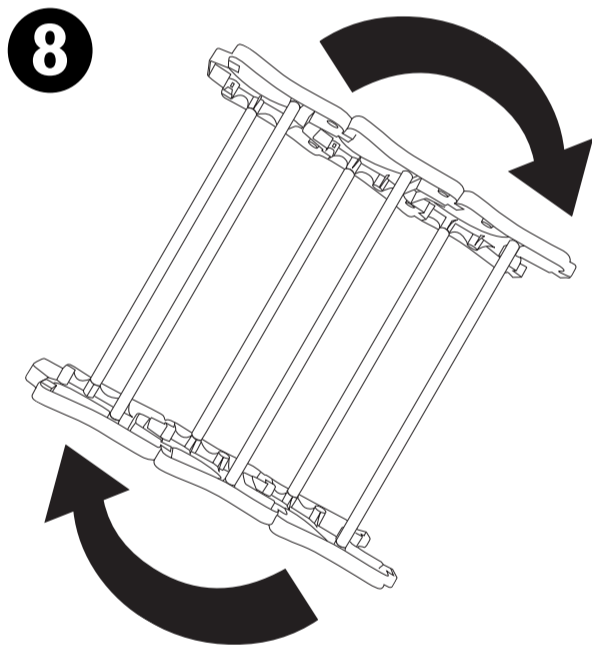

x 4

x 2

x 4

x 2

x 2

x 6

x 6

x 6

Adult assembly required.  
Retain information for future reference.

max

Adult assembly required. Retain information for future reference.

HappyStack CTM 7241854

08/2012

Gratnells Ltd • 8 Howard Way • Harlow • Essex CM20 2SU • United Kingdom  
T: 0500 829406 • T: 01279 401550 • F: 01279 419 127 • E: trays@gratnells.co.uk • W: www.gratnells.com