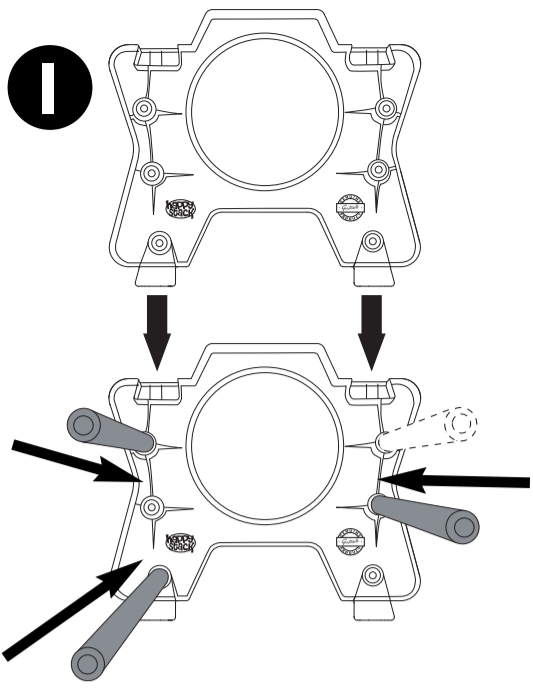

Adult assembly required.  
Retain information for future reference.

max

Adult assembly required. Retain information for future reference.

HappyStack CTM 7241854

08/2012

Gratnells Ltd • 8 Howard Way • Harlow • Essex CM20 2SU • United Kingdom  
T: 0500 829406 • T: 01279 401550 • F: 01279 419 127 • E: trays@gratnells.co.uk • W: www.gratnells.com