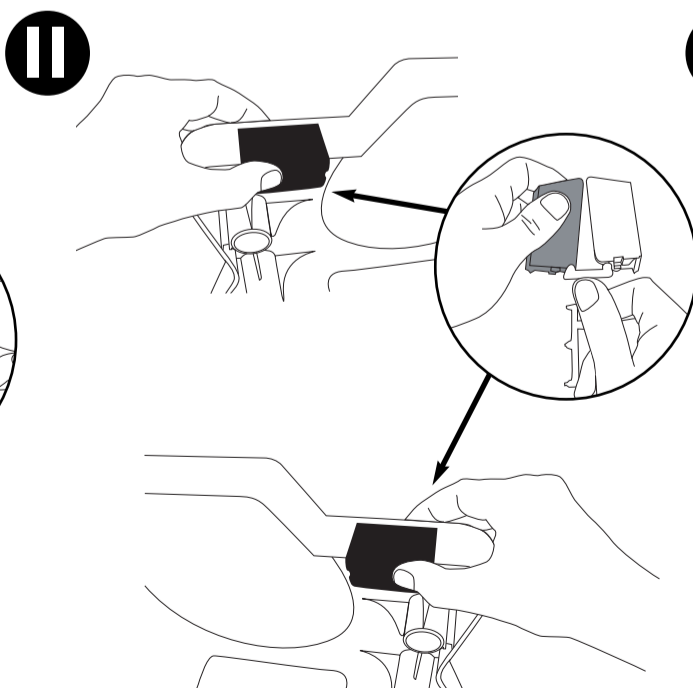

Adult assembly required.  
Retain information for future reference.

max

Adult assembly required. Retain information for future reference.

HappyStack CTM 7241854

08/2012

Gratnells Ltd • 8 Howard Way • Harlow • Essex CM20 2SU • United Kingdom  
T: 0500 829406 • T: 01279 401550 • F: 01279 419 127 • E: trays@gratnells.co.uk • W: www.gratnells.com