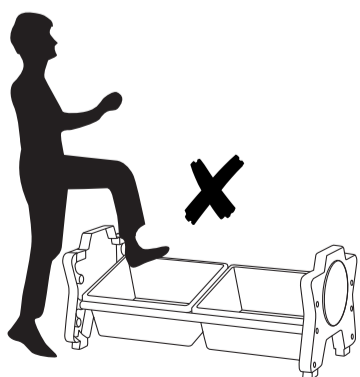

Adult assembly required.  
Retain information for future reference.

max

Adult assembly required. Retain information for future reference.

HappyStack CTM 7241854

08/2012

Gratnells Ltd • 8 Howard Way • Harlow • Essex CM20 2SU • United Kingdom  
T: 0500 829406 • T: 01279 401550 • F: 01279 419 127 • E: trays@gratnells.co.uk • W: www.gratnells.com