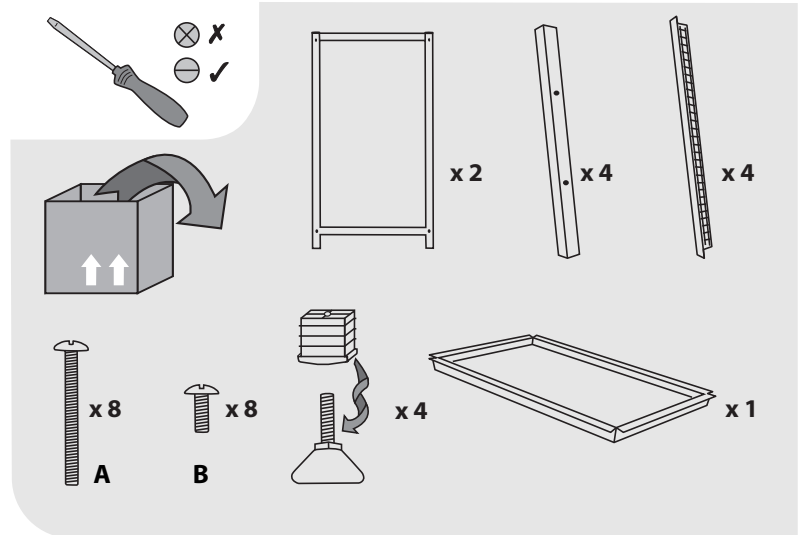

Assembly Instructions

825mm / 725 H mm

Reference: 3325

4

5

6

?

+ 44 (0)1279 401550