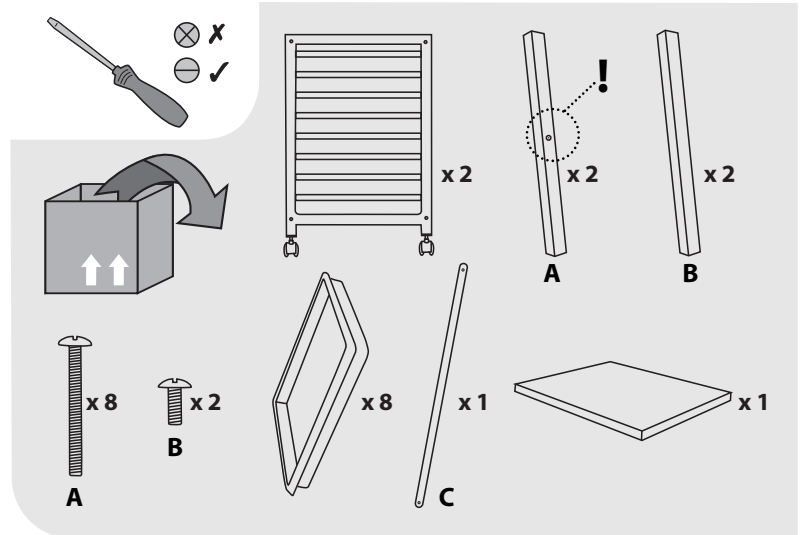

Assembly Instructions

Reference: 901

3

4

5

?

+ 44 (0)1279 401550

trays@gratnells.co.uk