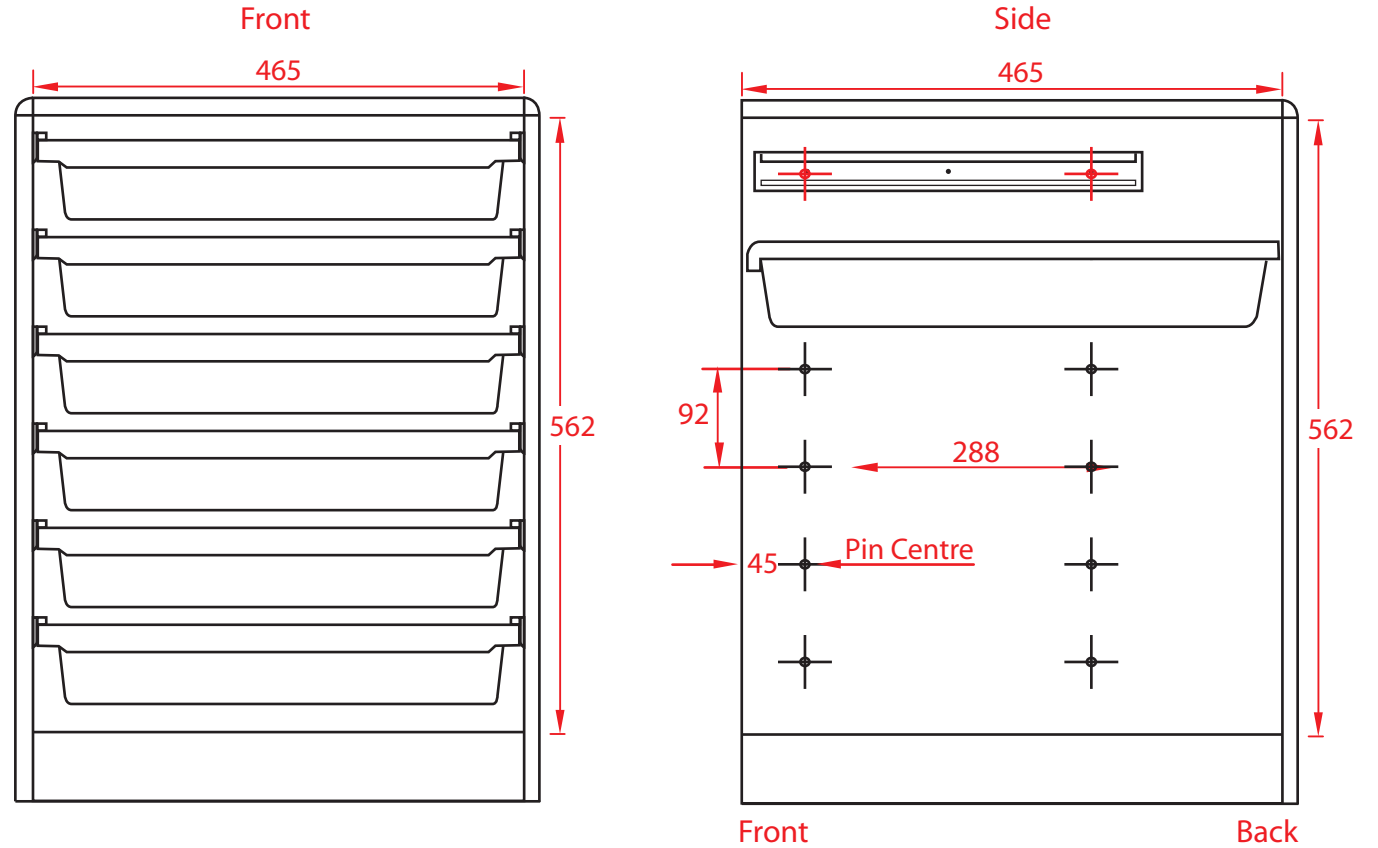

A3 Tray Fitting

Ref D3

In Wood Furniture

All measurements in mm.

Available in Flame Red, Royal Blue, Grass Green and Sunshine yellow.

Standard runners used in diagram.