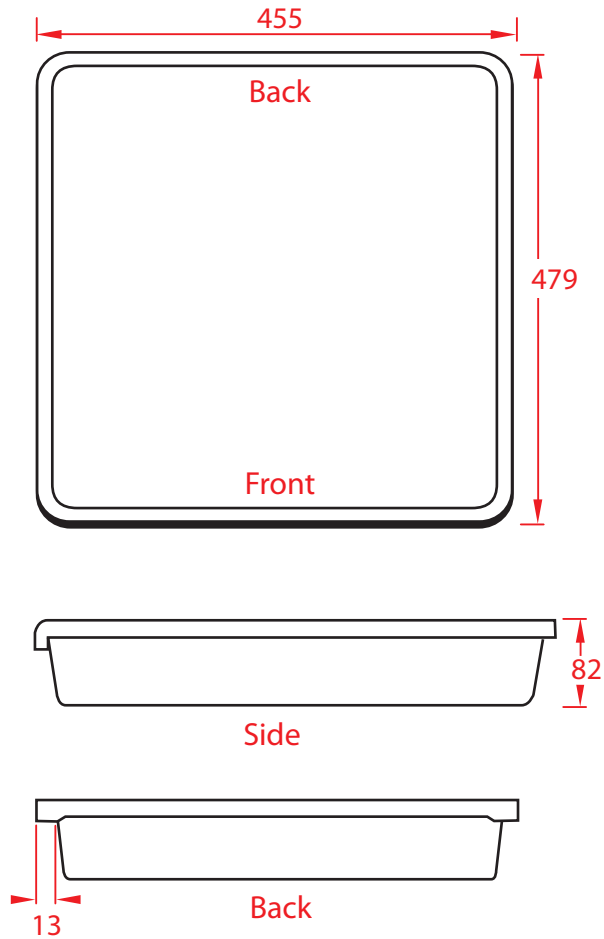

A3 Tray Fitting

Ref D3

In Wood Furniture

All measurements in mm.

Available in Flame Red, Royal Blue, Grass Green and Sunshine yellow.

Standard runners used in diagram.