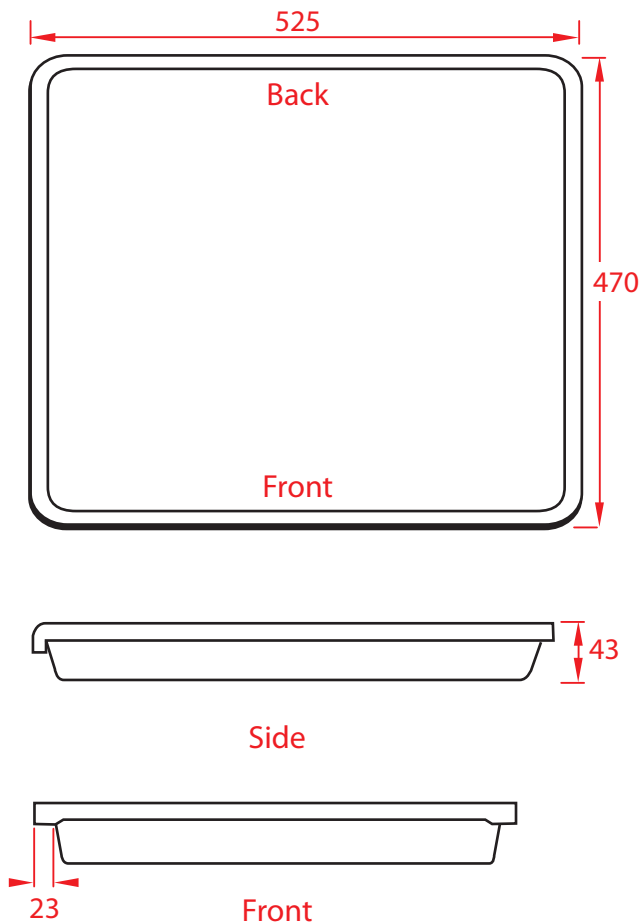

# Art Tray Fitting

Ref A1

In Wood Furniture

All measurements in mm.

Available in Flame Red, Royal Blue, Grass Green and Sunshine yellow.

Standard runners used in diagram.

Our system, your solution.