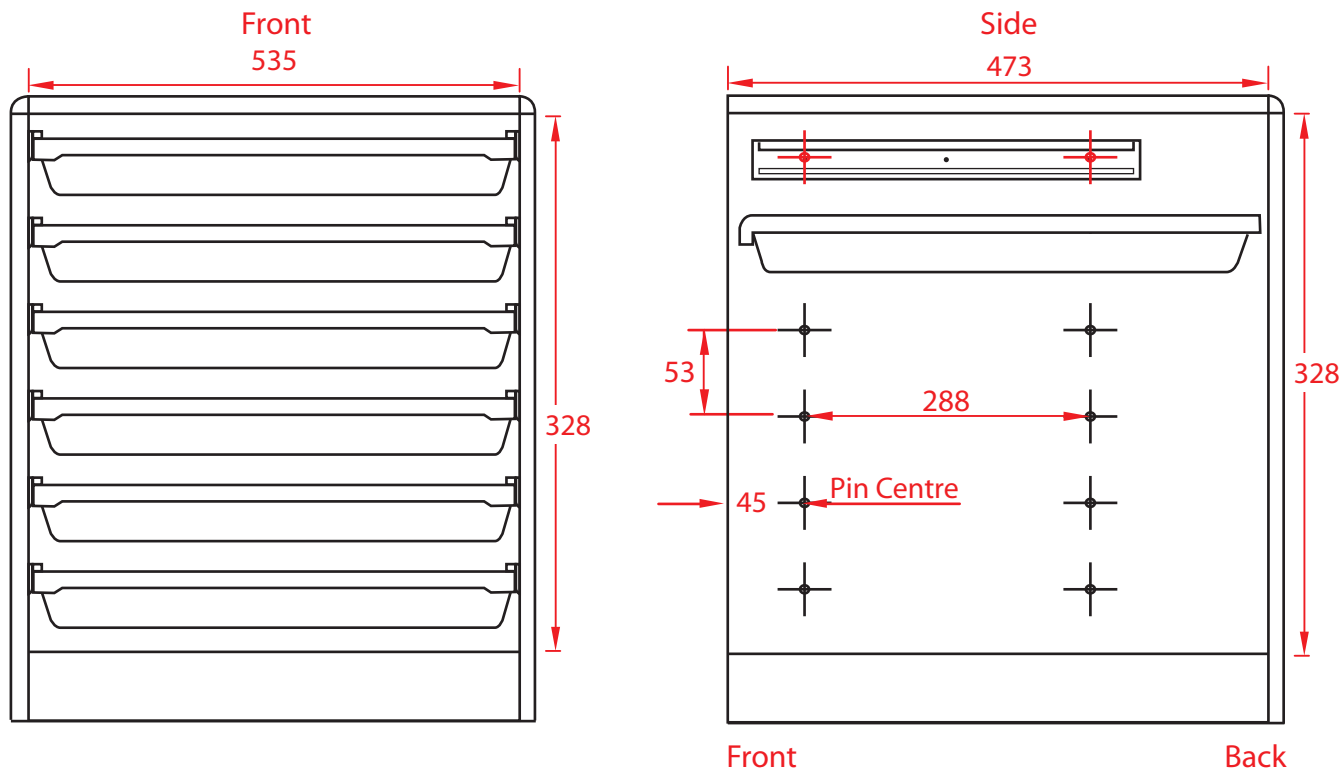

# Art Tray Fitting

Ref A1

In Wood Furniture

All measurements in mm.

Available in Flame Red, Royal Blue, Grass Green and Sunshine yellow.

Standard runners used in diagram.

Our system, your solution.