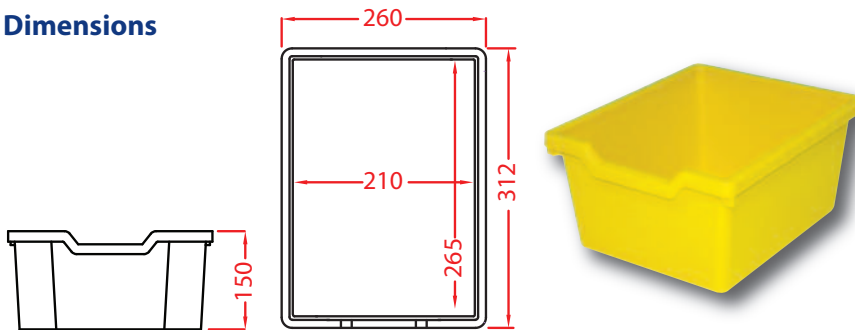

Cubby Tray

Ideal for storing smaller items

Runner Ref: P3

Dimensions