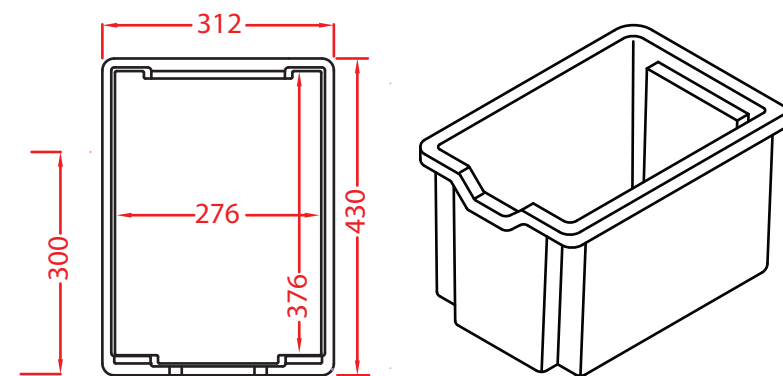

# Gratnells F Range Tray Dimensions

F1  
Shallow

F25  
Extra Deep

F2  
Deep

F3  
Jumbo

All measurements in mm.