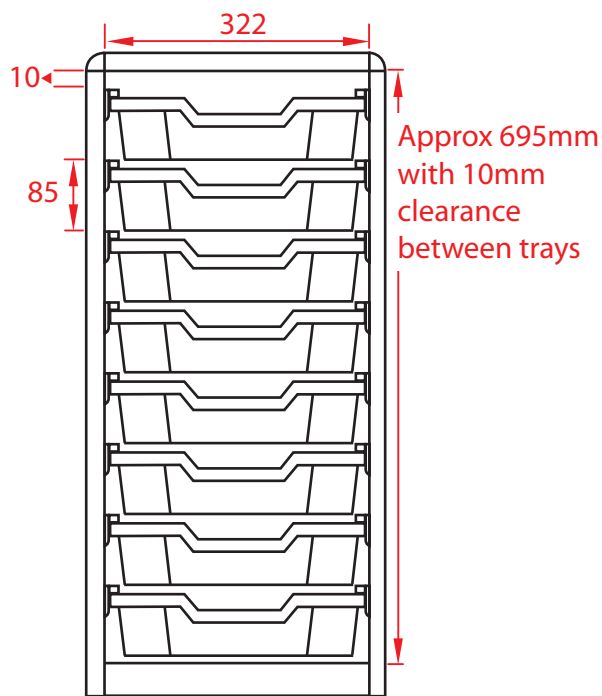

Gratnells Tray Fitting

Alternative Tray Runner Fitting

All measurements in mm.