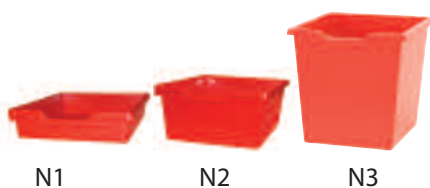

Bulk Packaging

UK High Pallet	8 columns of 18
No. on Pallet	144
Box Height	TBC
Box Width	TBC
Box Depth	TBC
Weight	TBC
Available From	August 13th 2013
Supply	Direct to your warehouse

Accessories

Products that may be used with N3 Tray.

Height 37 mm / 1 1/2"
Width 160 mm / 31 3/4"

Height 116 mm / 4 1/2"
Width 160 mm / 31 3/4"

Height 35 mm / 1 1/4"
Width 290 mm / 11 1/4"

Product	Code	Sold in Packs of
1 Avery labels	AVERY1	8A4 x 8
2 P3 Runner	P3	2
3 Large Label Holder	F2LABELHOLDER	10
4 Clip-on Lid	LN1	12

Product

Height	300mm / 11 13/16"
Width	270 mm / 10 5/8"
Length	337 mm / 14"
Product Code	N3
Certificate	N/A

Tray Colour Codes:

Flame Red	N3R
Royal Blue	N3DB
Sunshine Yellow	N3Y
Grass Green	N3DG
Translucent	N3T