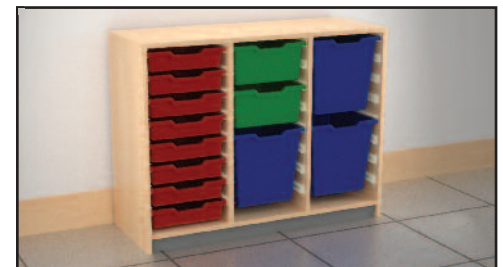

N3 Jumbo Tray

Big storage for nursery and primary

Our N1 Shallow and N2 Deep trays now have a new companion – the N3 Jumbo tray. This tray is deep enough to hold all the larger items needed for school storage. It's fully compatible in width and length with the N1 and N2 so now you can offer a wider variety of storage options for your customers. This tray will be particularly popular in preschool and junior classrooms. This range has been specially designed to fit 400mm deep furniture.

N2 Tray Range

For more go to
www.gratnells.com

N Tray storage range

N3 Jumbo Tray

Big storage for nursery and primary

Runner Ref: P3

Runner Ref: P5

Dimensions

Suggested Marketing Copy

- Specially designed for use in nursery and primary schools.
- Compatible with Gratnells N range school trays.
- Choose from Flame Red, Royal Blue, Grass Green, Sunshine Yellow or Translucent (Other colours available).
- Five year guarantee.
- Made from 100% recyclable polypropylene.