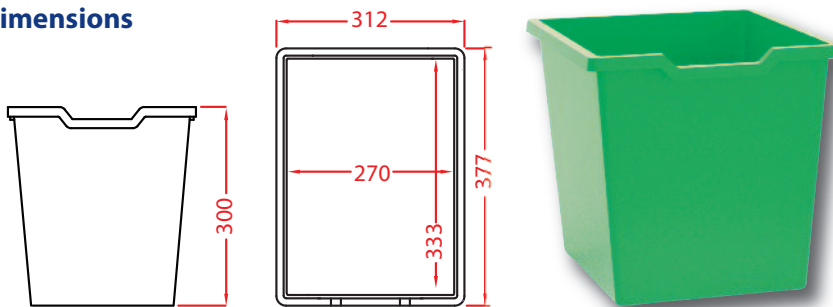

N3 Jumbo Tray

Big storage for nursery and primary

Our N1 Shallow and N2 Deep trays now have a new companion – the N3 Jumbo tray. This tray is deep enough to hold all the larger items needed for school storage. It's fully compatible in width and length with the N1 and N2 so now you can offer a wider variety of storage options for your customers. This tray will be particularly popular in preschool and junior classrooms. This range has been specially designed to fit 400mm deep furniture.

N2 Tray Range

For more go to
www.gratnells.com

N Tray storage range

N3 Jumbo Tray

Big storage for nursery and primary

Runner Ref: P3

Runner Ref: P5

Dimensions

Suggested Marketing Copy

- Specially designed for use in nursery and primary schools.
- Compatible with Gratnells N range school trays.
- Choose from Flame Red, Royal Blue, Grass Green, Sunshine Yellow or Translucent (Other colours available).
- Five year guarantee.
- Made from 100% recyclable polypropylene.

Bulk Packaging

UK High Pallet	8 columns of 18
No. on Pallet	144
Box Height	TBC
Box Width	TBC
Box Depth	TBC
Weight	TBC
Available From	August 13th 2013
Supply	Direct to your warehouse

Accessories

Products that may be used with N3 Tray.