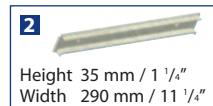

Bulk Packaging

UK High Pallet	8 columns of 18
No. on Pallet	144
Box Height	TBC
Box Width	TBC
Box Depth	TBC
Weight	TBC
Available From	August 13th 2013
Supply	Direct to your warehouse

Accessories

Products that may be used with N3 Tray.

Height 37 mm / 1 1/2"
Width 160 mm / 31 3/4"

Height 116 mm / 4 1/2"
Width 160 mm / 31 3/4"

Height 35 mm / 1 1/4"
Width 290 mm / 11 1/4"

Product	Code	Sold in Packs of
1 Avery labels	AVERY1	8A4 x 8
2 P3 Runner	P3	2
3 Large Label Holder	F2LABELHOLDER	10
4 Clip-on Lid	LN1	12