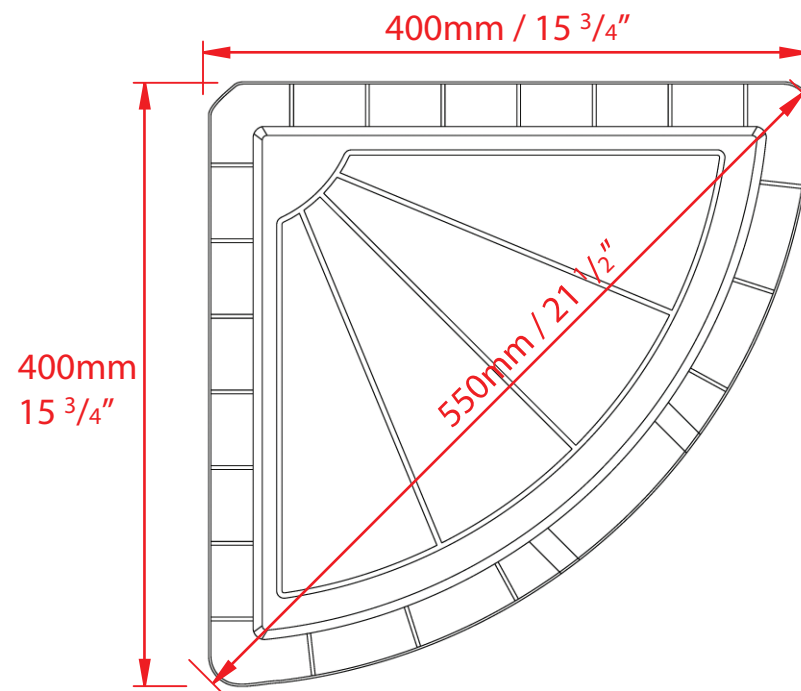

Quadrant Tray Dimensions

Ref Q2

All measurements in **mm**.

Available in Flame Red, Royal Blue, Grass Green, Sunshine yellow and Translucent.

Wall brackets available.

Our system, your solution.