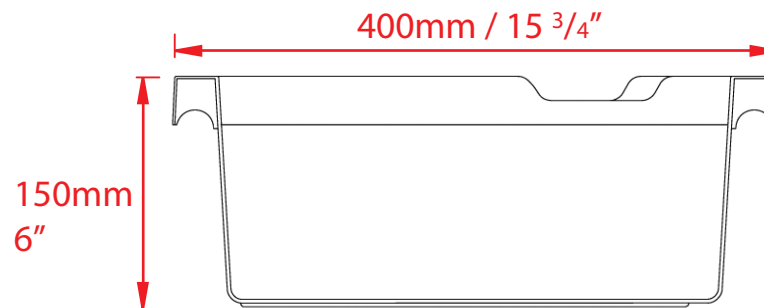

Quadrant Tray Dimensions

Ref Q2

All measurements in **mm**.

Available in Flame Red, Royal Blue, Grass Green, Sunshine yellow and Translucent.

Wall brackets available.

Our system, your solution.