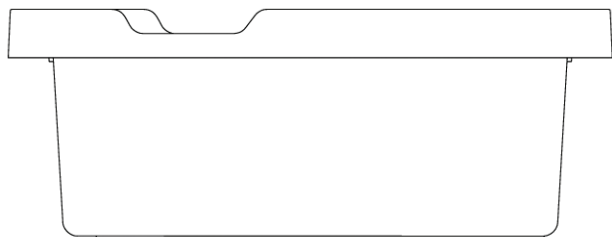

Quadrant Tray Dimensions

Ref Q2

All measurements in **mm**.

Available in Flame Red, Royal Blue, Grass Green, Sunshine yellow and Translucent.

Wall brackets available.

Our system, your solution.