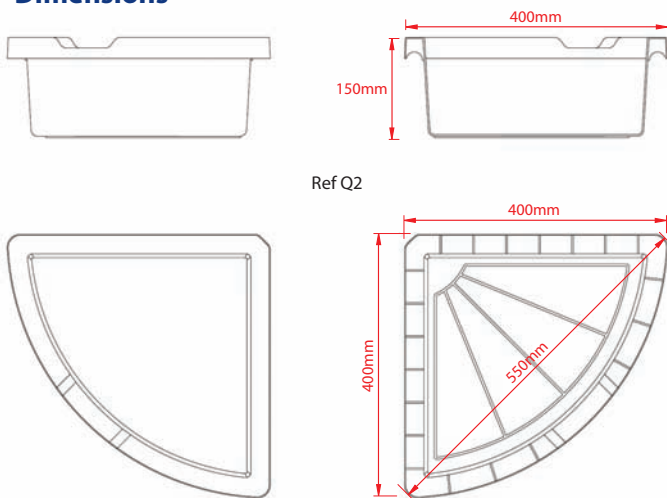

Quadrant Tray

Tray to fit corner wooden furniture

Dimensions