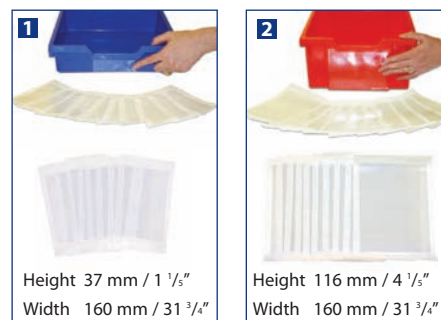

Gratnells

Our system, your solution.

Quadrant Tray

Tray to fit corner wooden furniture

Dimensions

Suggested Furniture Ideas

Suggested Marketing Copy

- Specially designed for use in school wooden furniture with rounded corners.
- Compatible with Gratnells award-winning school trays.
- Choose from Flame Red, Royal Blue, Grass Green, Sunshine Yellow or Translucent.
- Five year Guarantee.
- Made from 100% recyclable material.

Packaging

UK High Pallet	8 columns of 14
No. on Pallet	112
Box Height	1100mm / 43 1/3"
Box Width	1020mm / 10 1/5"
Box Depth	900mm / 35 3/5"
Weight	122kg / 269lb
Export Box Pallet	8 columns of 14
No. on Pallet	112
Box Height	1100mm / 43 1/3"
Box Width	1020mm / 10 1/5"
Box Depth	900mm / 35 3/5"
Weight	122kg / 269lb
Available From	Immediately
Supply	Direct to your warehouse

Accessories

Products that may be used with Quadrant Tray.

Product	Code	Sold in Packs of
1 Small Label Holder	F1LABELHOLDER	10
2 Large Label Holder	F2LABELHOLDER	10

Product

Height	150mm / 5.9"
Width	400 mm / 15.7"
Length	400 mm / 15.7"
Product Code	Q2
Certificate	Q2 FIRA Certificate