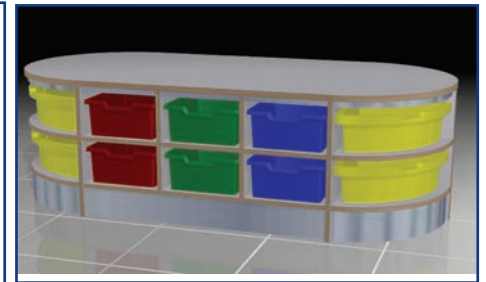

Quadrant Tray

Tray to fit corner wooden furniture

Brand new for Spring 2011 we are pleased to preview the next addition to our world-leading school tray range. The Gratnells Quadrant tray has been designed to maximise classroom space by fitting into corner wooden furniture. So now teachers can choose exactly the right classroom storage to suit their needs without having to worry about sharp corners or wasted space.

Gratnells

Our system, your solution.

Quadrant Tray

Tray to fit corner wooden furniture

Dimensions

Suggested Furniture Ideas

Suggested Marketing Copy

- Specially designed for use in school wooden furniture with rounded corners.
- Compatible with Gratnells award-winning school trays.
- Choose from Flame Red, Royal Blue, Grass Green, Sunshine Yellow or Translucent.
- Five year Guarantee.
- Made from 100% recyclable material.

Packaging

UK High Pallet	8 columns of 14
No. on Pallet	112
Box Height	1100mm / 43 1/3"
Box Width	1020mm / 10 1/5"
Box Depth	900mm / 35 3/5"
Weight	122kg / 269lb
Export Box Pallet	8 columns of 14
No. on Pallet	112
Box Height	1100mm / 43 1/3"
Box Width	1020mm / 10 1/5"
Box Depth	900mm / 35 3/5"
Weight	122kg / 269lb
Available From	Immediately
Supply	Direct to your warehouse