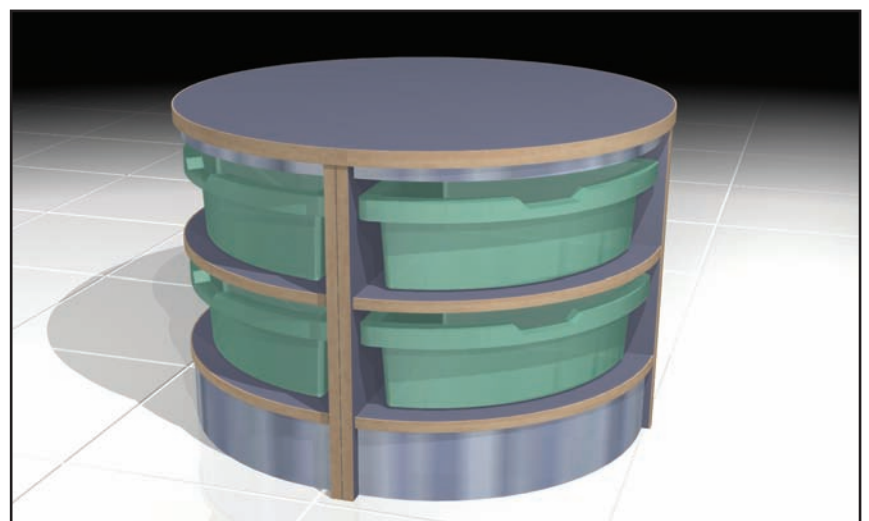

Quadrant Tray

Tray to fit corner wooden furniture

Brand new for Spring 2011 we are pleased to preview the next addition to our world-leading school tray range. The Gratnells Quadrant tray has been designed to maximise classroom space by fitting into corner wooden furniture. So now teachers can choose exactly the right classroom storage to suit their needs without having to worry about sharp corners or wasted space.

Gratnells

Our system, your solution.

Quadrant Tray

Tray to fit corner wooden furniture

Dimensions

Suggested Furniture Ideas

Suggested Marketing Copy

- Specially designed for use in school wooden furniture with rounded corners.
- Compatible with Gratnells award-winning school trays.
- Choose from Flame Red, Royal Blue, Grass Green, Sunshine Yellow or Translucent.
- Five year Guarantee.
- Made from 100% recyclable material.