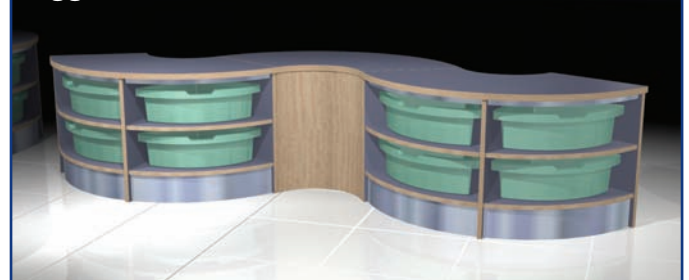

Quadrant Tray

Tray to fit corner wooden furniture

Brand new for Spring 2011 we are pleased to preview the next addition to our world-leading school tray range. The Gratnells Quadrant tray has been designed to maximise classroom space by fitting into corner wooden furniture. So now teachers can choose exactly the right classroom storage to suit their needs without having to worry about sharp corners or wasted space.

Gratnells

Our system, your solution.

Quadrant Tray

Tray to fit corner wooden furniture

Dimensions

Suggested Furniture Ideas

Suggested Marketing Copy

- Specially designed for use in school wooden furniture with rounded corners.
- Compatible with Gratnells award-winning school trays.
- Choose from Flame Red, Royal Blue, Grass Green, Sunshine Yellow or Translucent.
- Five year Guarantee.
- Made from 100% recyclable material.