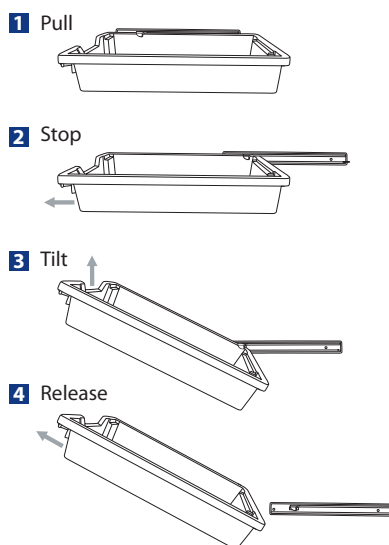

Mechanism

Product

Trays will fit all standard school furniture.

Height	34 mm / 1 1/3"
Width	16 mm / 3/5"
Depth	346 mm / 13 3/5"
Product Code	P5STOP
Colour Ref.	P5 STOP BEIGE P5 STOP WHITE P5 STOP YELLOW

Compatibility

For use with all Gratnells Trays; F1, F2, F25, F3, N range, Art Tray and A3 Tray. Will fit wooden furniture only.

Ask for your FREE sample now on **0044 (0)1279 401550**

Download a range of pictures from the *Trade Section* of our website.
www.gratnells.co.uk