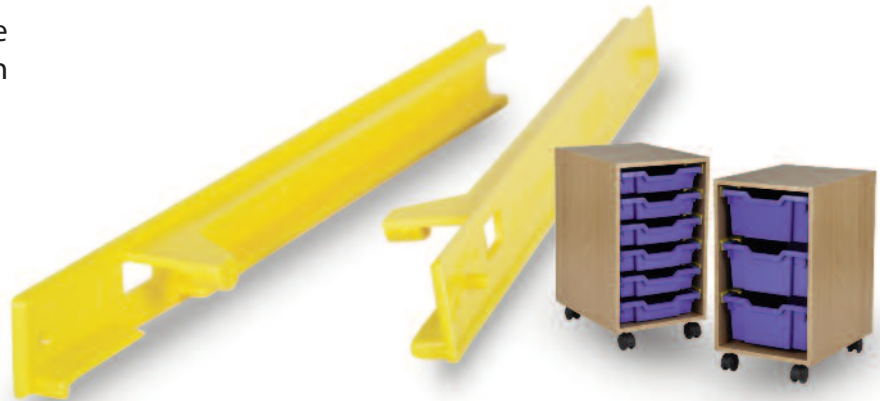

# Stop'n'Tilt® Runner

Thanks to its clever locking device, the new stop'n'tilt® tray runner keeps each Gratnells tray securely in position for easy access. Yet, with a simple upward tilt, trays can be removed quickly and safely. No accidents. No mess.

## Runner Range

### Suggested Marketing Copy

When it comes to keeping the classroom tidy, the new stop'n'tilt® tray runner from Gratnells is just what teachers have been waiting for.

- The clever locking device, the new stop'n'tilt® tray runner keeps each Gratnells tray securely in position for easy access.
- A simple upward tilt, trays can be removed quickly and safely.
- Fits any wooden furniture.
- Available in beige, white or yellow.