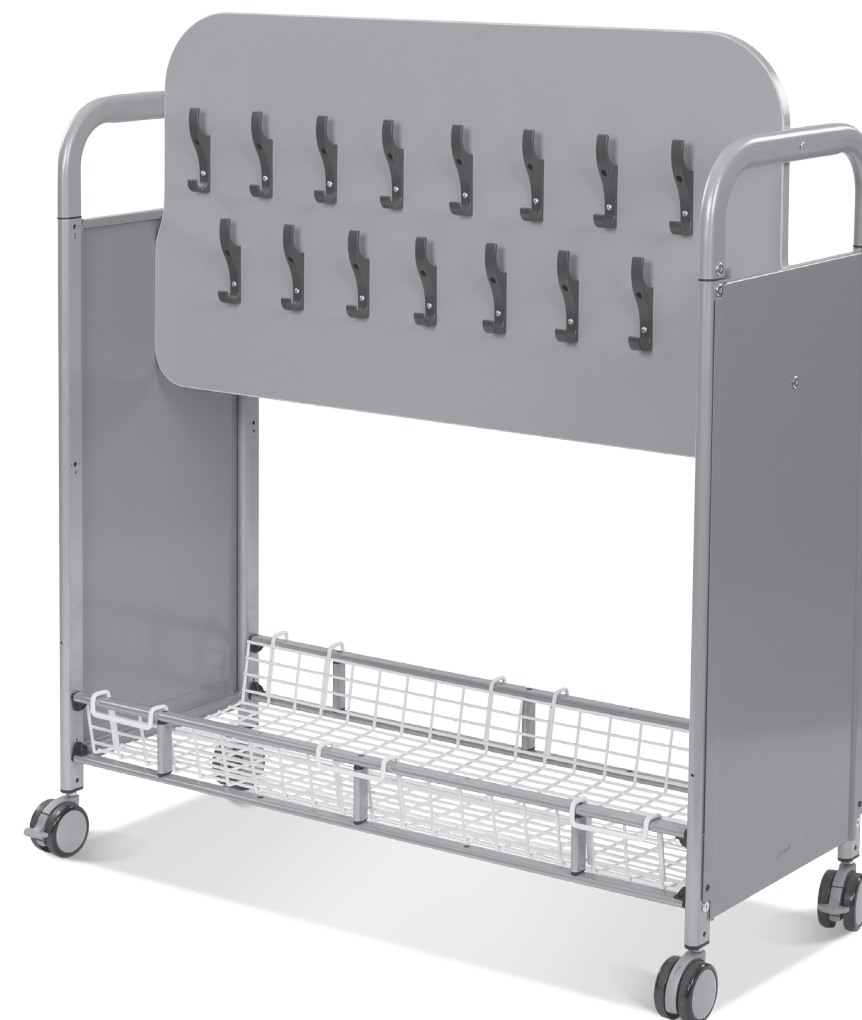

callero
Storage with style.

Mobile cloakroom trolley Instruction manual

www.callero-storage.com

Gratnells

callero

Storage with style.

Mobile cloakroom trolley

Dimensions: 1170(H) x 1025(W) x 435mm(D).