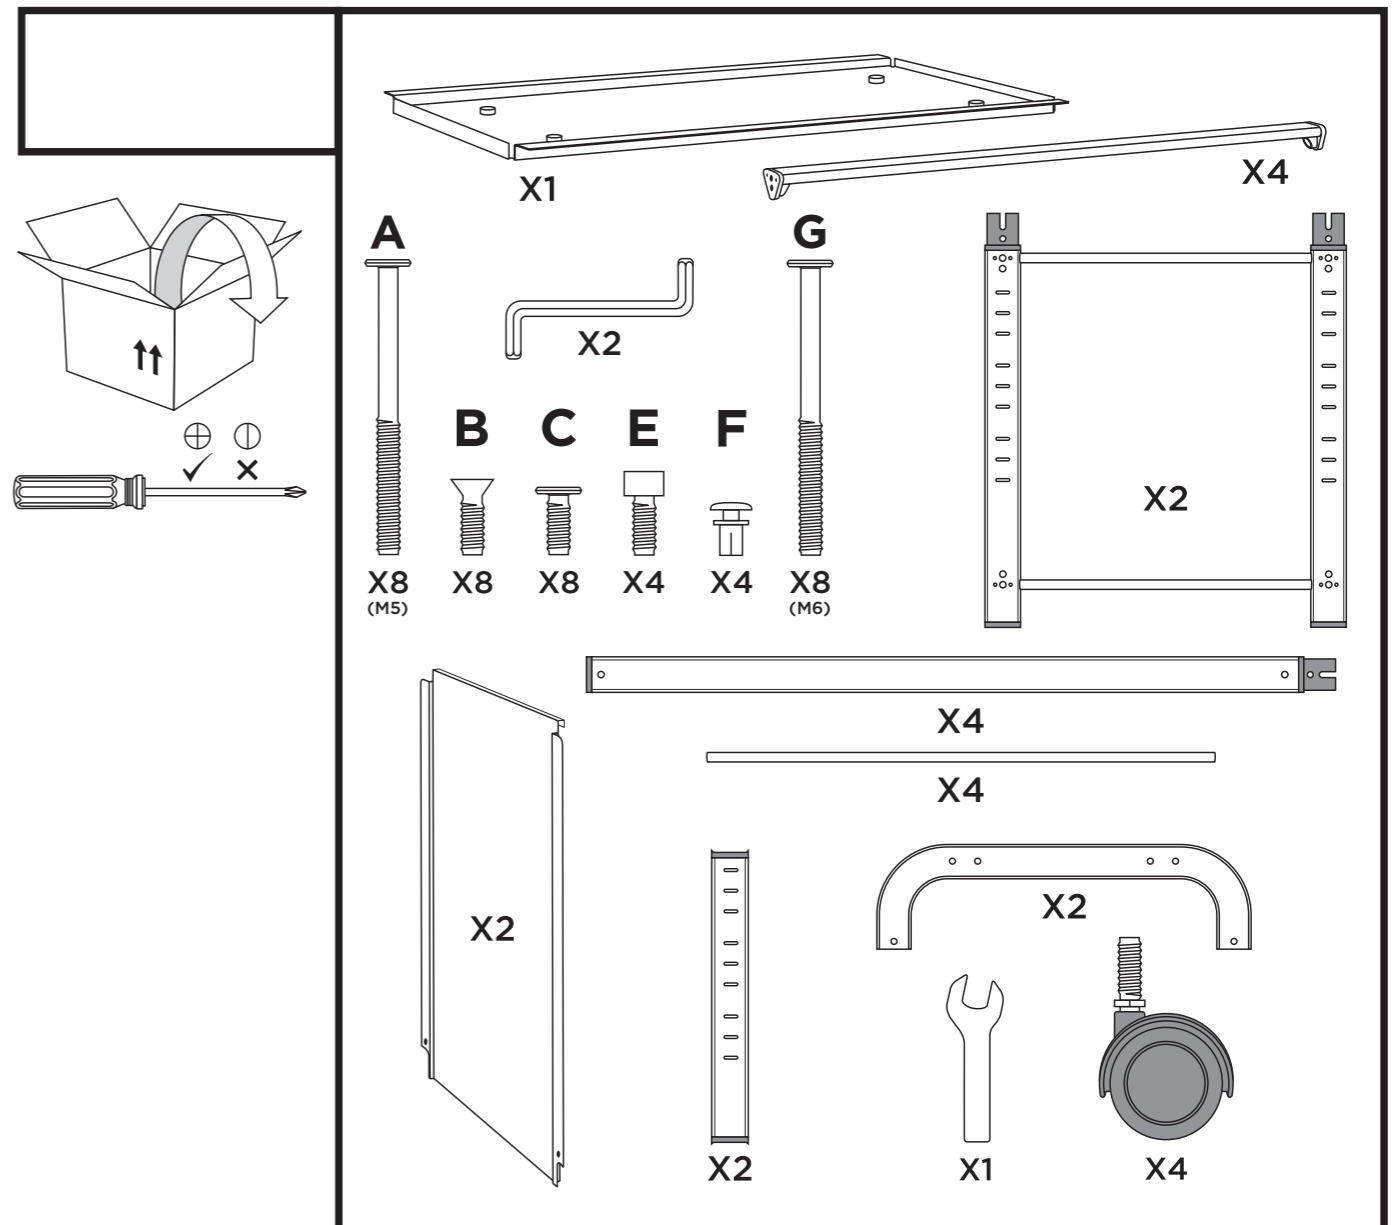

# callero

Storage with style.

## MakerHub

Dimensions: 1430(H) x 685(W) x 430(D).

[www.callero-storage.com](http://www.callero-storage.com)