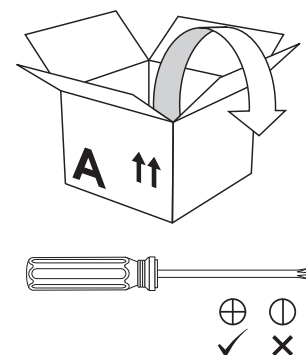

Runners and Tray spacing guide.

callero

Storage with style.

Double Callero STEAM Activity Trolley

Dimensions: 1050(H) x 690(W) x 430mm(D).

BOX A

Gratnells

www.gratnells.com