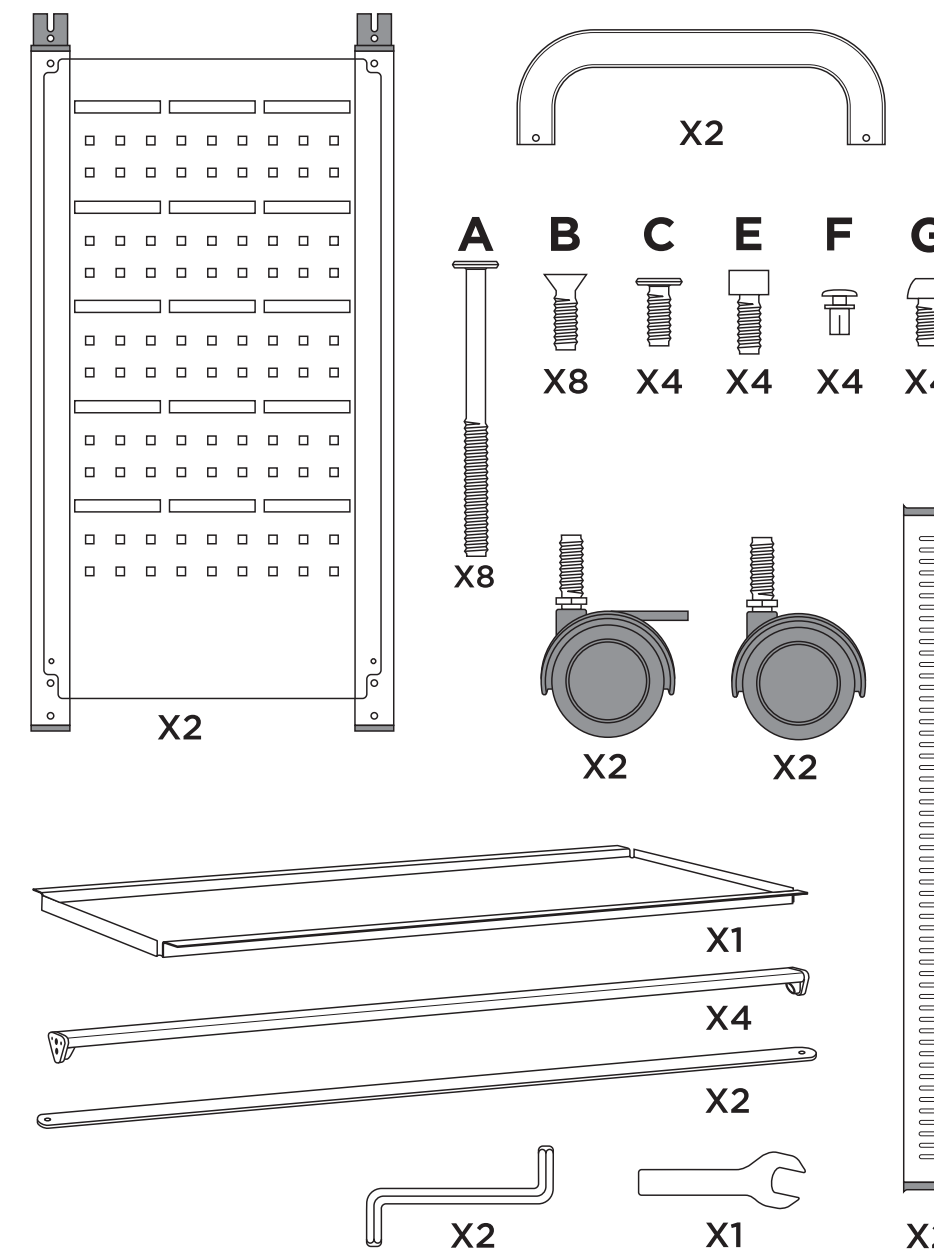

Runners and Tray spacing guide.

callero

Storage with style.

Double Callero STEAM Activity Trolley

Dimensions: 1050(H) x 690(W) x 430mm(D).

BOX A

Gratnells

www.gratnells.com