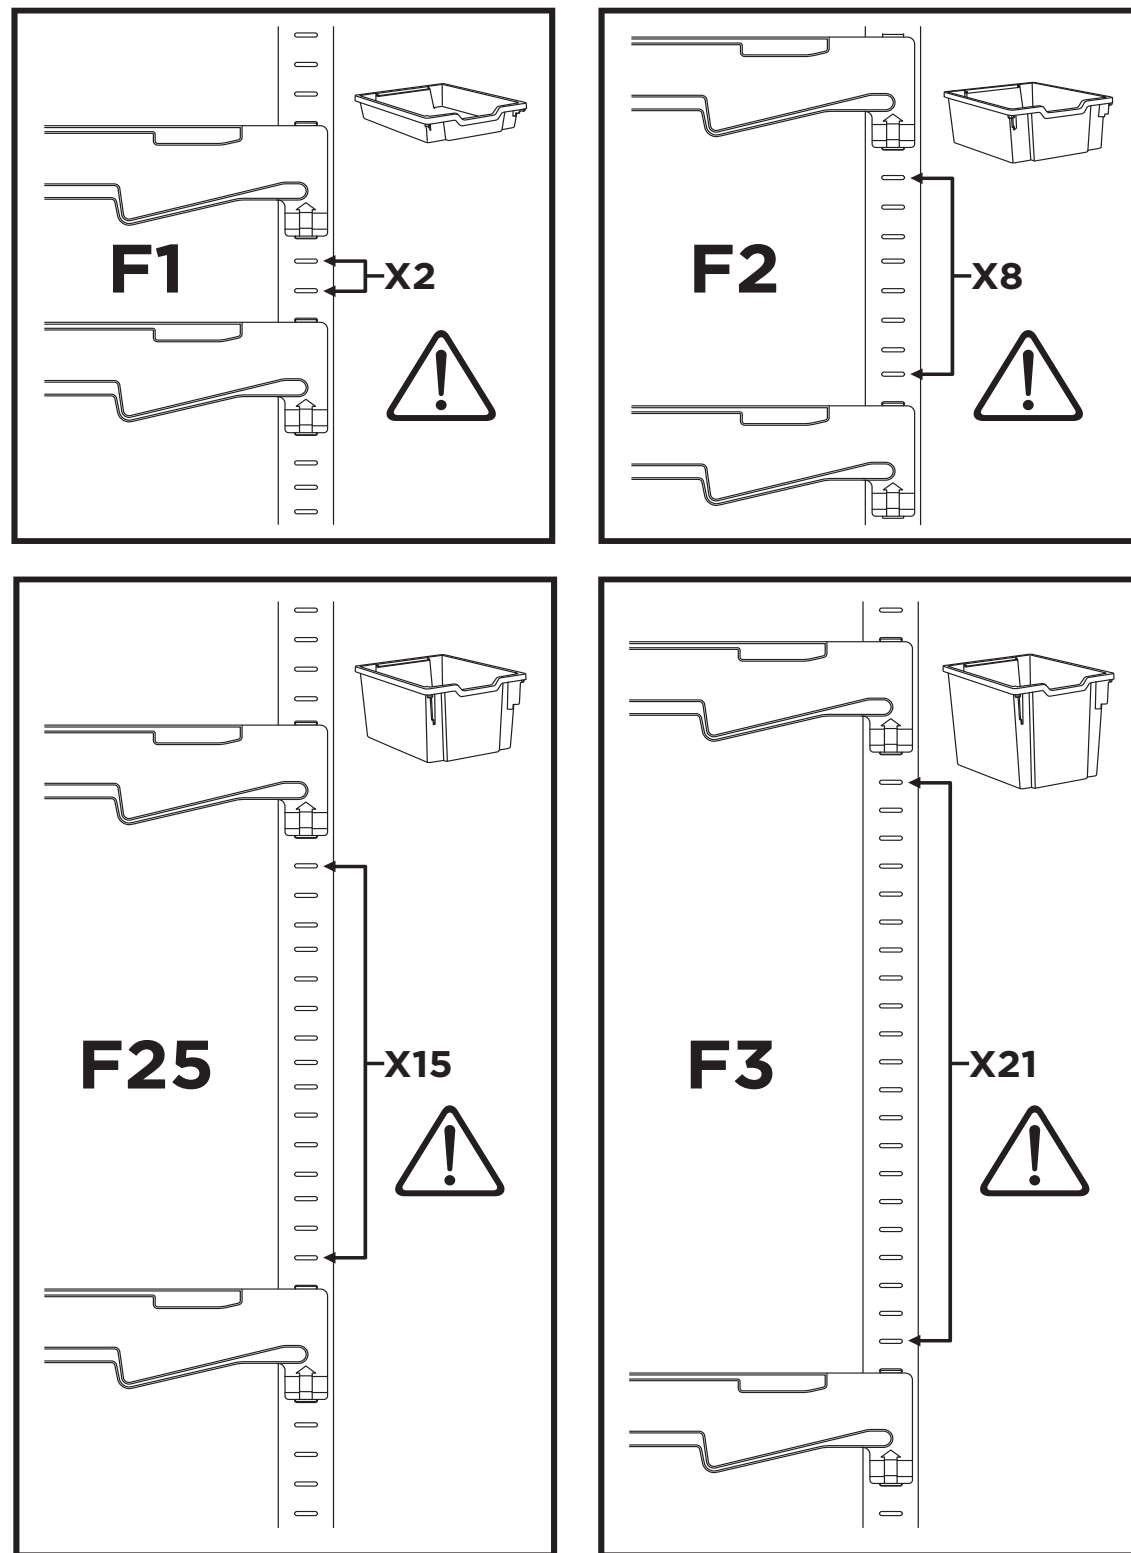

Runners and Tray spacing guide.

callero

Storage with style.

Double Callero STEAM Activity Trolley

Dimensions: 1050(H) x 690(W) x 430mm(D).

BOX A

Gratnells

www.gratnells.com