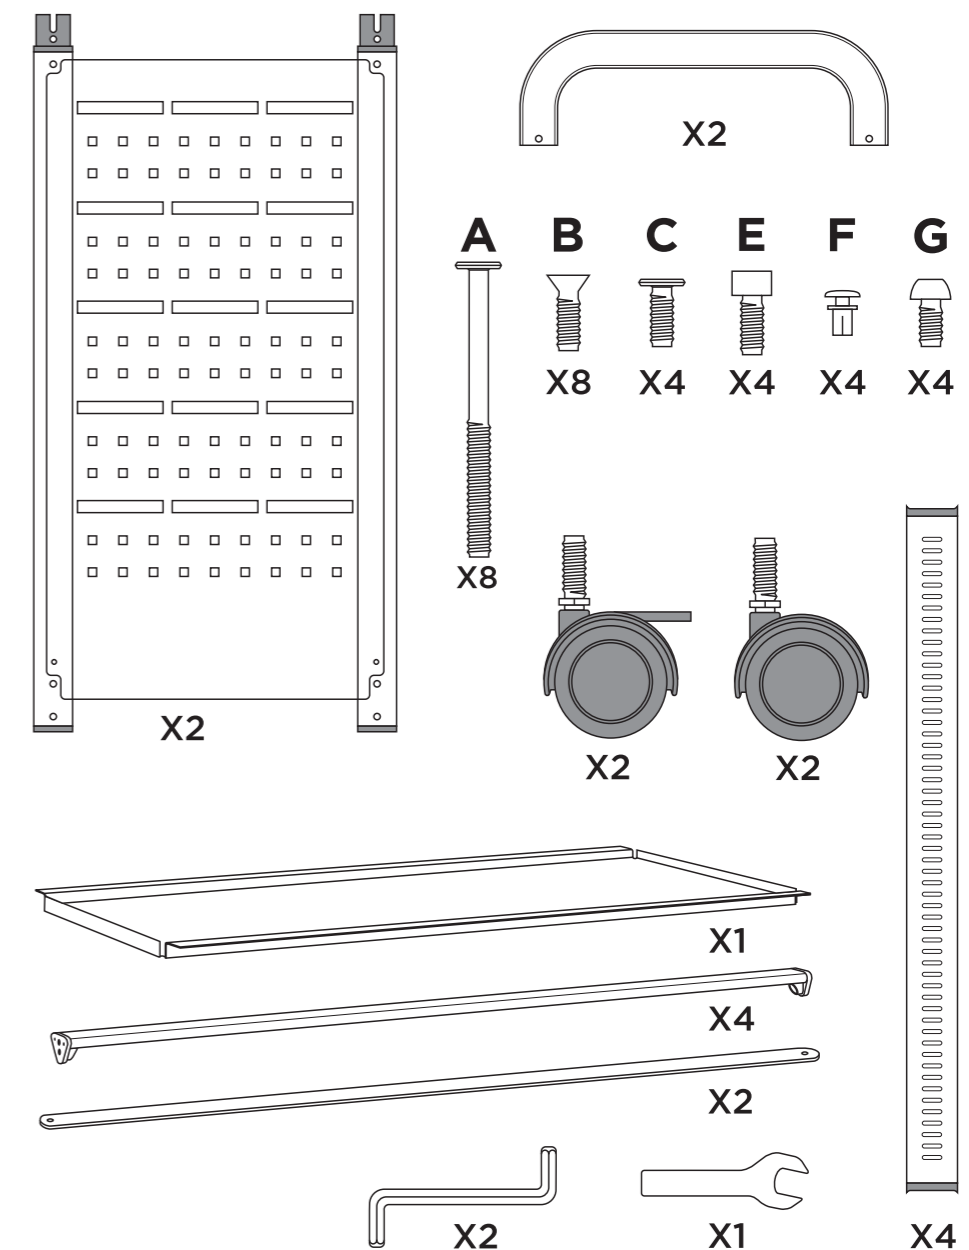

Runners and Tray spacing guide.

callero

Storage with style.

Treble Callero STEAM Activity Trolley

Dimensions: 1050(H) x 1020(W) x 430mm(D).

BOX A

Gratnells

www.gratnells.com