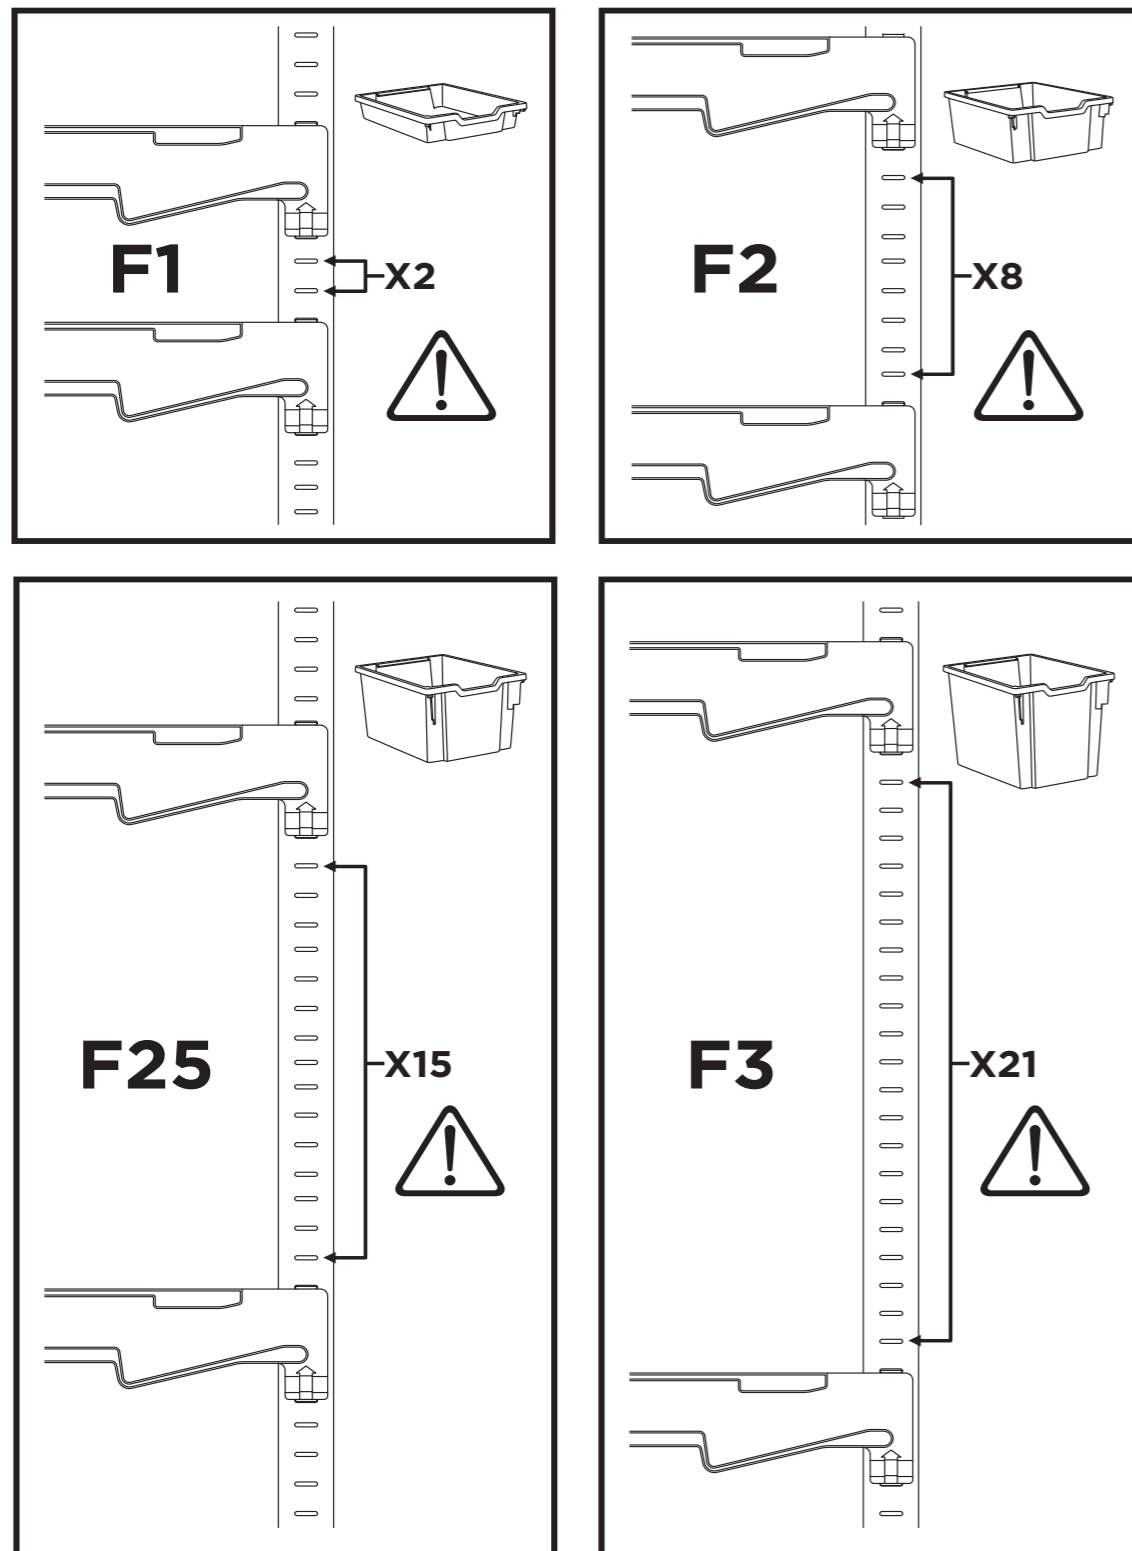

Runners and Tray spacing guide.

callero

Storage with style.

Treble Callero STEAM Activity Trolley

Dimensions: 1050(H) x 1020(W) x 430mm(D).

BOX A

Gratnells

www.gratnells.com