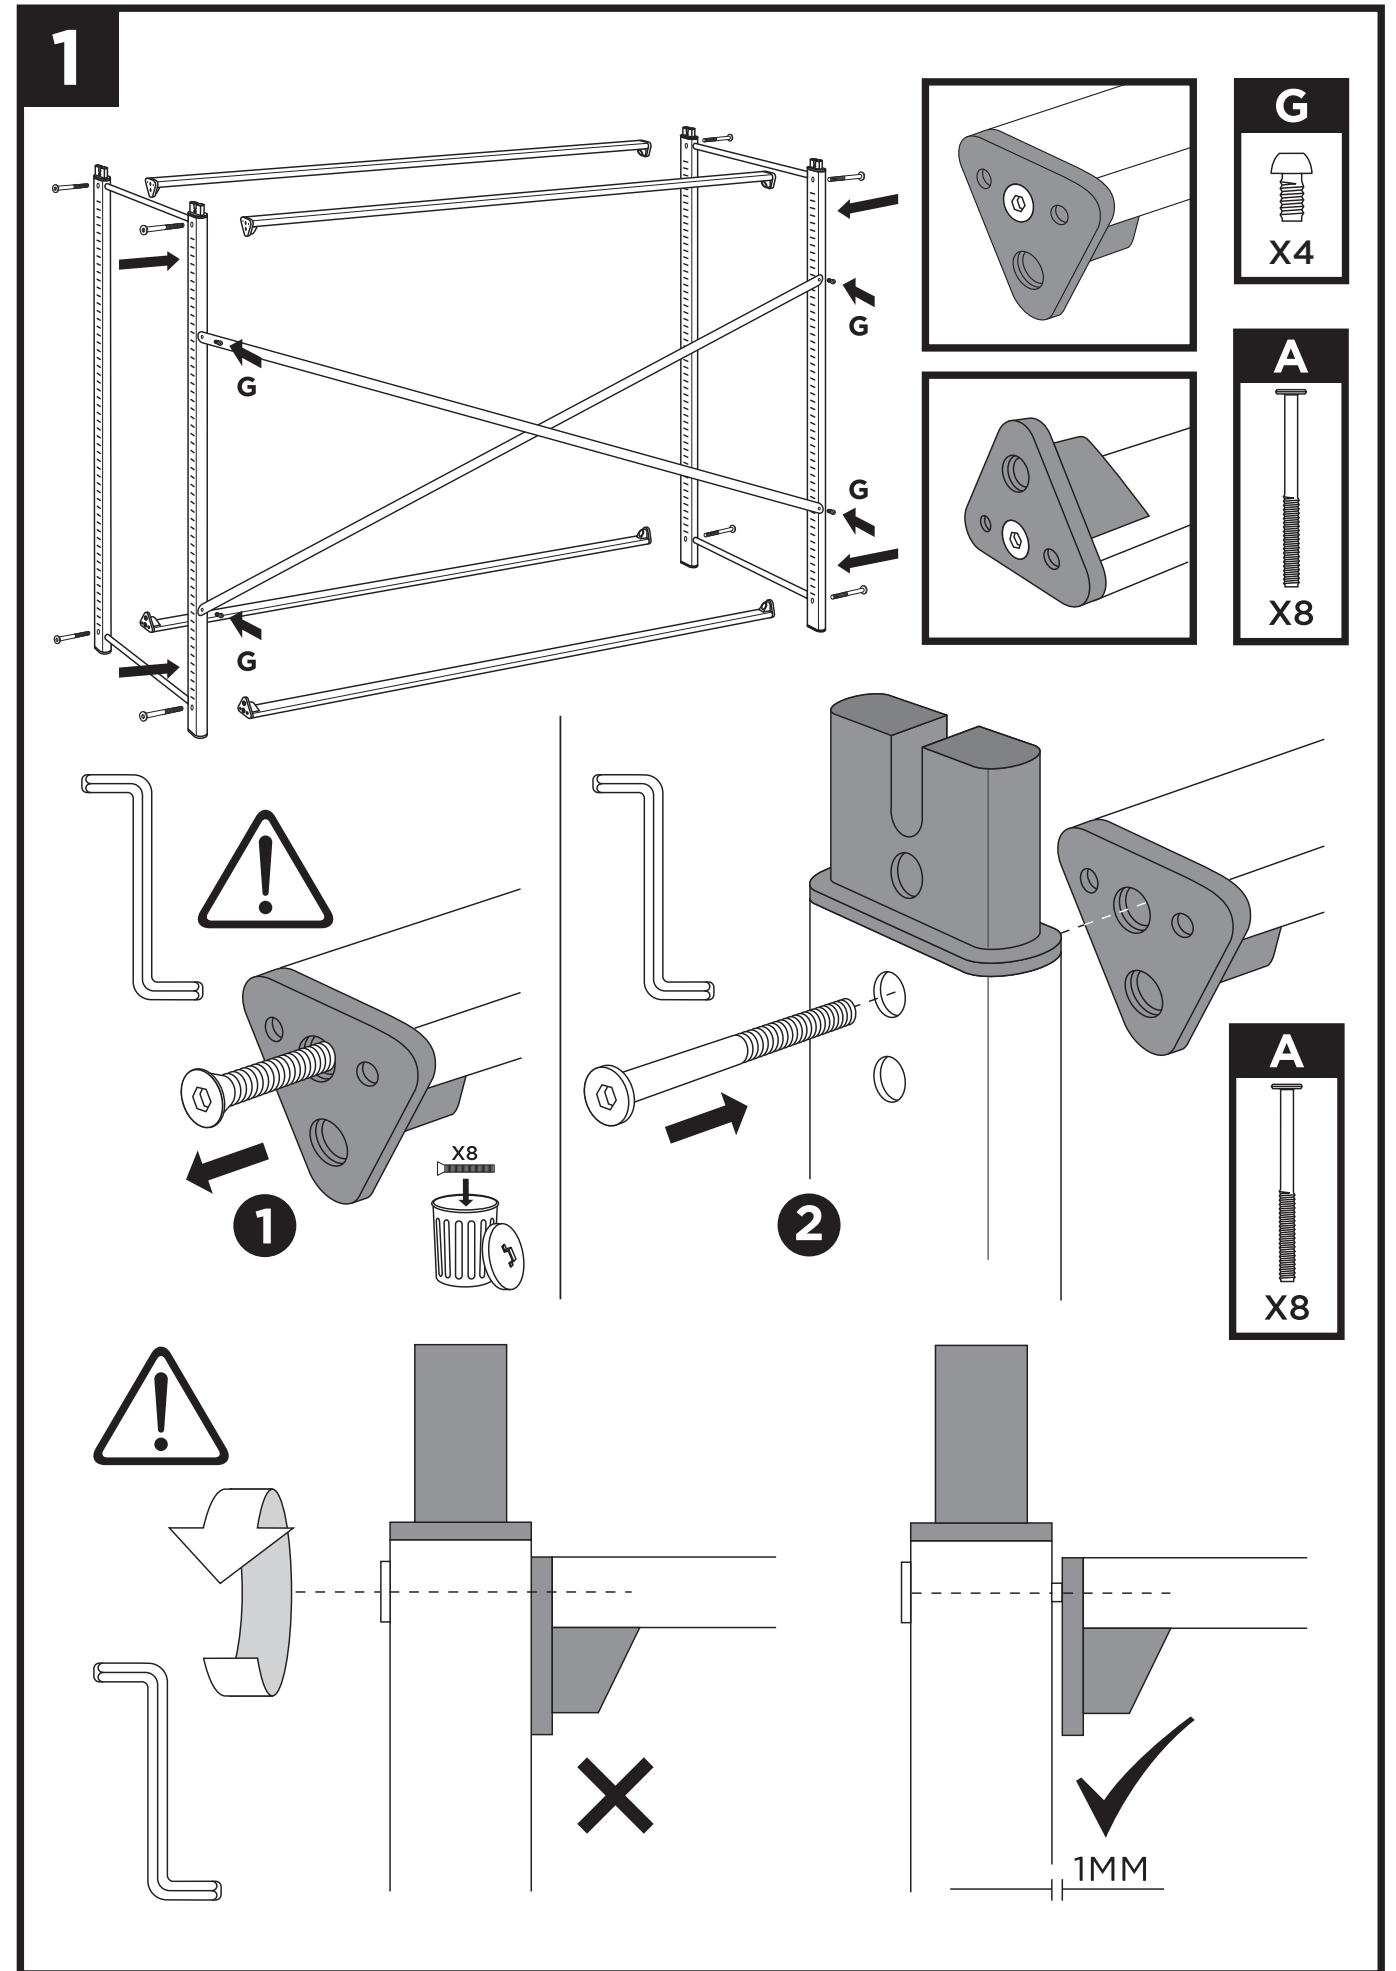

+44 1279 401 550
customerservice@gratnells.co.uk
www.gratnells.com

callero

Storage with style.

Tilted Tray Unit

Dimensions: 1030(H) x 1025(W) x 435mm(D).

2

3