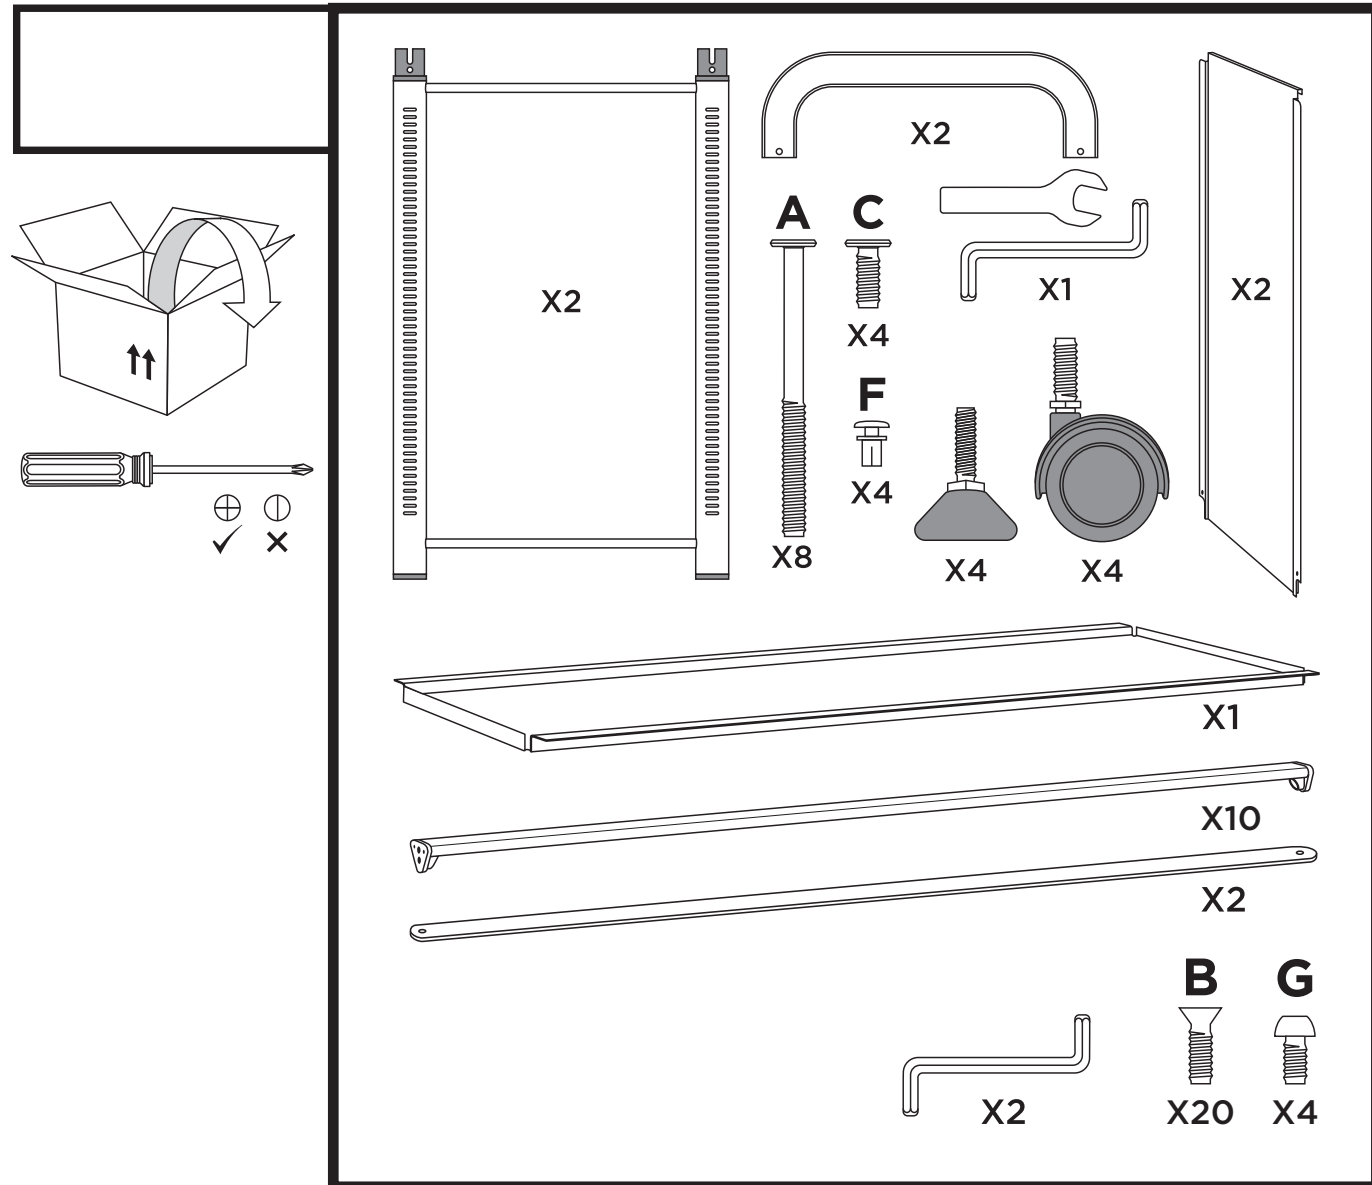

+44 1279 401 550
customerservice@gratnells.co.uk
www.gratnells.com

callero

Storage with style.

Tilted Tray Unit

Dimensions: 1030(H) x 1025(W) x 435mm(D).

2

3